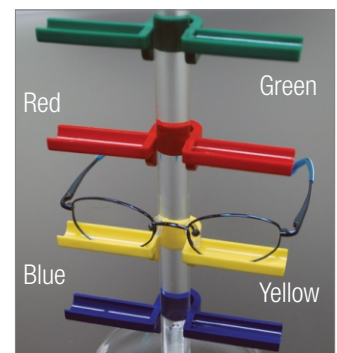

Straight rod for cabinets (no returns)

Single-return rod for wall mount or countertop application

Double-return for wall mounting

CLIP OPTIONS

Option Y-clip large - 7³/₈" wide

Option Y-clip regular - 6" wide

Option B-clip (open or closed)

Option C-clip (open or closed)

Option C-clip for kids (four colors)

SAMPLE SIZES

Size	Clips
30"	10
33"	11
36"	12

Size	Clips
39"	13
42"	14
45"	15

Size	Clips
48"	16
51"	17
54"	18

Linear Optirods

A flexible optical rod solution that provides versatile design options. Features adjustable frame spacing with removable clips for better space management. Standard-size rods in stock are available in the sizes shown above but the rods may be customized to any desired length. The 5/8" acrylic rods also include end caps and removable clips.