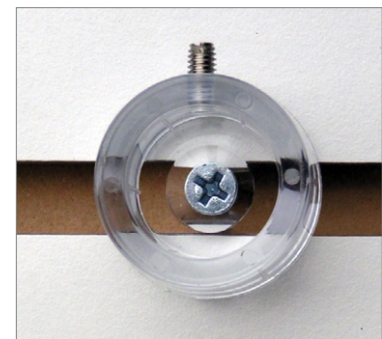

CLIP OPTIONS

SAMPLE SIZES

Size	Clips
30"	10
33"	11
36"	12

Size	Clips
39"	13
42"	14
45"	15

Size	Clips
48"	16
51"	17
54"	18

Linear Optirods

A flexible optical rod solution that provides versatile design options. Features adjustable frame spacing with removable clips for better space management. Standard-size rods in stock are available in the sizes shown above but the rods may be customized to any desired length. The 5/8" acrylic rods also include end caps and removable clips.

MOUNTING OPTIONS

Slatwall