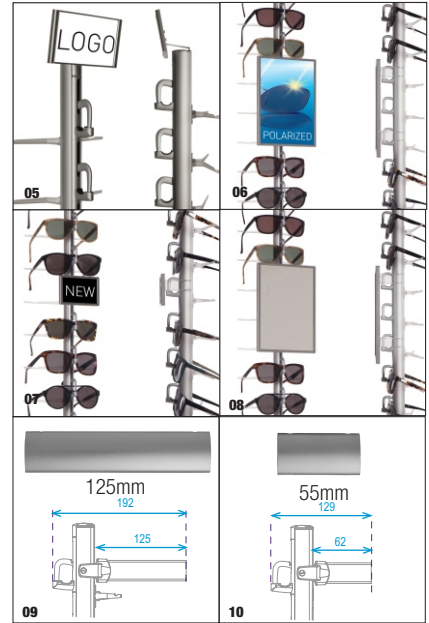

# DME-TXT OPTICAL RODS

	PRODUCT ITEM NUMBER	DESCRIPTION
01	DME-TXT-12-SI	DME-TXT - 12 Glasses - Silver
02	DME-TXT-12-WT	DME-TXT - 12 Glasses - White
03	DME-TXT-16-SI	DME-TXT - 16 Glasses - Silver
04	DME-TXT-16-WT	DME-TXT - 16 Glasses - White
05	DME-50591	DME-TXT top logo holder (silver and white)
06	DME-50510	DME-TXT free position marketing holder (A5) (silver and white)
07	DME-50514	DME-TXT adjustable position logo holder (silver and white)
08	DME-50529	DME-TXT free position mirror (silver and white)
09	5056-55	Wall Brackets For DME-TXT Non-locked & DME-TXT Key Locked - 55mm
10	5056-125	Wall Brackets For DME-TXT Non-locked & DME-TXT Key Locked - 125mm

<b>01</b>	<b>02</b>	<b>03</b>	<b>04</b>
12	12	16	16
key lockable	key lockable	key lockable	key lockable

The organic shapes of the DME-TXT columns give it a friendly look. The front view is kept slim to focus all attention to the frames presented. Looking from a side angle, the depth of the column-profile shows it's strength.

The DME-TXT Key locked, with its robust lock assures the safety of your collection. It can be operated very comfortably. When turning the key, the system smoothly responds. The strong spring assures the column to work for many years without losing strength while the in damper mechanism prevents that the frames are being "shaken" or even fall off the column.