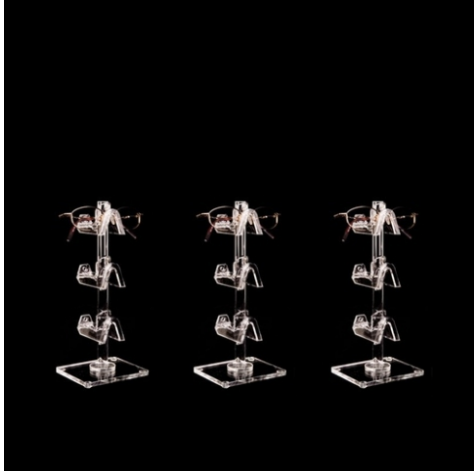

DW10X.3 - Acrylic Counter Top Frame Risers

QTY	PRODUCT ITEM NUMBER	DESCRIPTION	FINISH	DIMENSIONS
1	dw103-3	Set of Three Acrylic Counter Top Optical Frame Displays & Risers	Clear acrylic	3 1/2" base x 9" Height
1	dw104-3	Set of Three Acrylic Counter Top Optical Frame Displays & Risers	Clear acrylic	3 1/2" base x 11" Height
1	dw105-3	Set of Three Acrylic Counter Top Optical Frame Displays & Risers	Clear acrylic	4 " base x 14" height