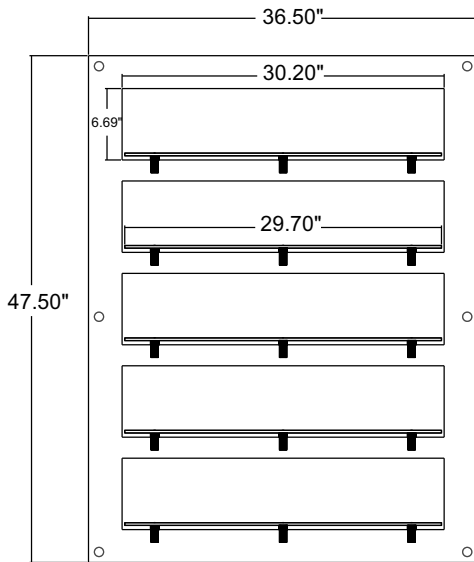

PRODUCT ITEM NUMBER	DESCRIPTION	DIMENSIONS	SHELF DIMENSIONS
01	DWL.31.90.CUTO.SHLF.5.CL.OPEN	Clear Acrylic Panel with 5 Cutout Open Shelves	1/4 Clear: 36.5"(W) x 47.5"(H)	1/4" Clear: 29.7"(W) x 6.2"(D)
02	DWL.31.90.CUTO.SHLF.5.CL.LOCK	Clear Acrylic Panel with 5 Cutout Lockable Shelves	1/4 Clear: 36.5"(W) x 47.5"(H)	1/4" Clear: 29.7"(W) x 6.2"(D)
03	DWL.31.90.CUTO.SHLF.5.FW.OPEN	Frosted White Acrylic Panel with 5 Cutout Open Shelves	1/4 Frosted White: 36.5"(W) x 47.5"(H)	1/4" Frosted White: 29.7"(W) x 6.2"(D)
04	DWL.31.90.CUTO.SHLF.5.FW.LOCK	Frosted White Acrylic Panel with 5 Cutout Lockable Shelves	1/4 Frosted White: 36.5"(W) x 47.5"(H)	1/4" Frosted White: 29.7"(W) x 6.2"(D)
05	DWL.31.90.CUTO.SHLF.5.PW.OPEN	Polar White Acrylic Panel with 5 Cutout Open Shelves	1/4 Polar White: 36.5"(W) x 47.5"(H)	1/4" Polar White: 29.7"(W) x 6.2"(D)
06	DWL.31.90.CUTO.SHLF.5.PW.LOCK	Polar White Acrylic Panel with 5 Cutout Lockable Shelves	1/4 Polar White: 36.5"(W) x 47.5"(H)	1/4" Polar White: 29.7"(W) x 6.2"(D)
07	DWL.31.105.CUTO.SHLF.5.CL.OPEN	Clear Acrylic Panel with 5 Cutout Open Shelves	1/4 Clear: 47.5"(W) x 47.5"(H)	1/4" Clear: 40.7"(W) x 6.2"(D)
08	DWL.31.105.CUTO.SHLF.5.CL.LOCK	Clear Acrylic Panel with 5 Cutout Lockable Shelves	1/4 Clear: 47.5"(W) x 47.5"(H)	1/4" Clear: 40.7"(W) x 6.2"(D)
09	DWL.31.105.CUTO.SHLF.5.FW.OPEN	Frosted White Acrylic Panel with 5 Cutout Open Shelves	1/4 Frosted White: 47.5"(W) x 47.5"(H)	1/4" Frosted White: 40.7"(W) x 6.2"(D)
10	DWL.31.105.CUTO.SHLF.5.FW.LOCK	Frosted White Acrylic Panel with 5 Cutout Lockable Shelves	1/4 Frosted White: 47.5"(W) x 47.5"(H)	1/4" Frosted White: 40.7"(W) x 6.2"(D)
11	DWL.31.105.CUTO.SHLF.5.PW.OPEN	Polar White Acrylic Panel with 5 Cutout Open Shelves	1/4 Polar White: 47.5"(W) x 47.5"(H)	1/4" Polar White: 40.7"(W) x 6.2"(D)
12	DWL.31.105.CUTO.SHLF.5.PW.LOCK	Polar White Acrylic Panel with 5 Cutout Lockable Shelves	1/4 Polar White: 47.5"(W) x 47.5"(H)	1/4" Polar White: 40.7"(W) x 6.2"(D)

01 02 03 04 05 06