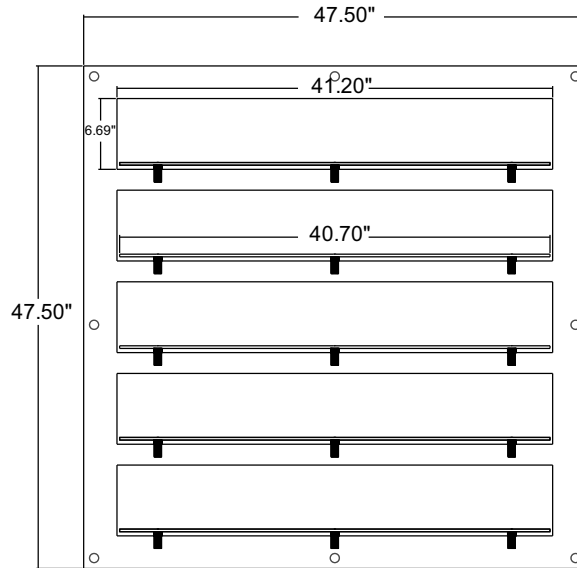

07 08 09 10 11 12