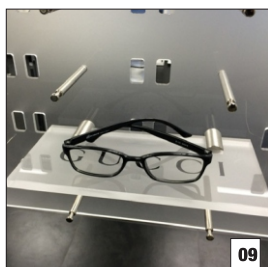

	PRODUCT ITEM NUMBER	DESCRIPTION
01	DW.PSTR.PNL.DW31.XX	DW-Poster-Panel for DW.31.30,DW.31.60, and DW.31.90 Panels
02	LOGO.45.XX	Logo plates for panels for DW-31-30, DW-31-60 & DW-31-90 : 5"(W) X 4"(H)
03	14.12.10.01	MONO Locking Pin Single Sunglass or Optical Eyewear Display: Length 3.5" Height 1.8"
04	DW.U.140.50	Acrylic Clear Logo Plate Sleeve with Mounting Hardware : 5.5" x 1.95" x 1/8"
05	DW.SHLF.140.100	Acrylic Shelf with Mounting Hardware: 5.5" x 3.9" - Acrylic 3/8" Frosted White Shelf with Mounting Hardware
06	DC031.PG.DW	Nickel-Plated Steel Pegs for Custom Optical Display Panels: Total Length: 3 1/2" (Usable 3 1/8") - Diameter: 5/16" - Thread Length: 3/8"
07	15.88.DW	Optical DW In-Panel Mirror: 7.75" x 7.75" - Thickness: 3/16"
08	13.15.20.85.DW	Stainless Steel Standoff - Length: 3 3/8" (85 mm)
09	DW.SHLF.230.120	Large Acrylic Shelf with mounting Hardware: 9" x 4.7" - Acrylic 3/8" Frosted White Shelf with mounting Hardware
10	LED.45.855MM.BUNDLE	LED Lighting For DW Panels: 36.5" Version
11	LED.45.1134MM.BUNDLE	LED Lighting For DW Panels: 47.5" Version

DW Poster Panel for DW Panels

Logo plates for DW Panels

MONO Locking Pin*

Acrylic Clear Logo Plate Sleeve

DW Short Shelf for DW Panels

Nickel plated steel peg

DW In-panel Mirror

Stainless Steel Standoff