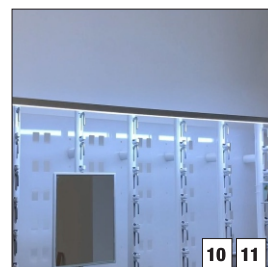

LED Lighting For DW Panels