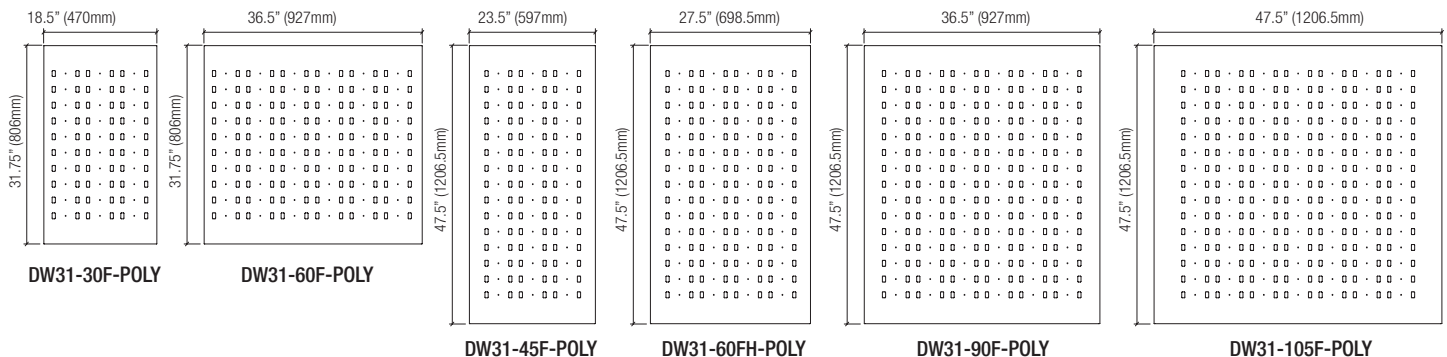

DW31-60FH-POLY
27.5" x 47.5" (698.5 x 1206.5mm)

DW31-60F-POLY
36.5" x 31.75" (927 x 806mm)

DW31-90F-POLY
36.5" x 47.5" (927 x 1206.5mm)

DW31-45F-POLY
23.5" x 47.5" (597 x 1206.5mm)

DW31-105F-POLY
47.5" x 47.5" (1206.5 x 1206.5mm)

	PRODUCT ITEM NUMBER	DESCRIPTION
01	DW.PSTR.PNL.DW31.XX	DW-Poster-Panel for DW.31.30,DW.31.60, and DW.31.90 Panels
02	LOGO.45.XX	Logo plates for panels for DW-31-30, DW-31-60 & DW-31-90 : 5"(W) X 4"(H)
03	14.12.10.01	MONO Locking Pin Single Sunglass or Optical Eyewear Display: Length 3.5" Height 1.8"
04	DW.U.140.50	Acrylic Clear Logo Plate Sleeve with Mounting Hardware : 5.5" x 1.95" x 1/8"
05	DW.SHLF.140.100	Acrylic Shelf with Mounting Hardware: 5.5" x 3.9" - Acrylic 3/8" Frosted White Shelf with Mounting Hardware
06	DC031.PG.DW	Nickel-Plated Steel Pegs for Custom Optical Display Panels: Total Length: 3 1/2" (Usable 3 1/8") - Diameter: 5/16" - Thread Length: 3/8"
07	15.88.DW	Optical DW In-Panel Mirror: 7.75" x 7.75" - Thickness: 3/16"
08	13.15.20.85.DW	Stainless Steel Standoff - Length: 3 3/8" (85 mm)
09	DW.SHLF.230.120	Large Acrylic Shelf with mounting Hardware: 9" x 4.7" - Acrylic 3/8" Frosted White Shelf with mounting Hardware
10	LED.45.855MM.BUNDLE	LED Lighting For DW Panels: 36.5" Version
11	LED.45.1134MM.BUNDLE	LED Lighting For DW Panels: 47.5" Version