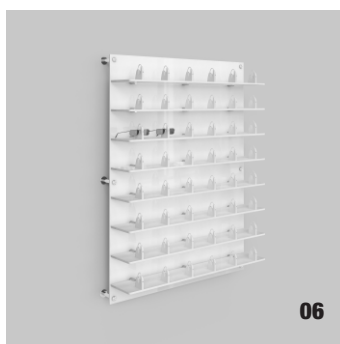

DW Shelf panels

Our DW shelf panels work perfectly with our DW panels! Using the same 47.5" height and the 2 widths of our 90 and 105 panels, these acrylic panels with shelves fit right in with our wall mounted DW panel collection. They come with 8 matching shelves, available in Clear, Frosted White and Polar white. Also available with our individual frame locks – 6 locks per shelf for the DWL.31.90 and 7 locks per shelf for the DWL.31.105. All acrylic panels in 1/4" thickness, with shelves at 3/8" thickness. Stand-off hardware is included for the panels and shelves. Call us if you want to mix and match the finishes.