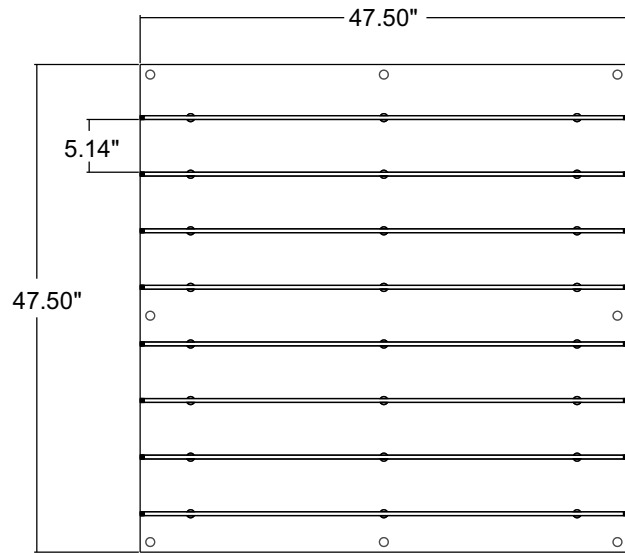

07 08 09 10 11 12