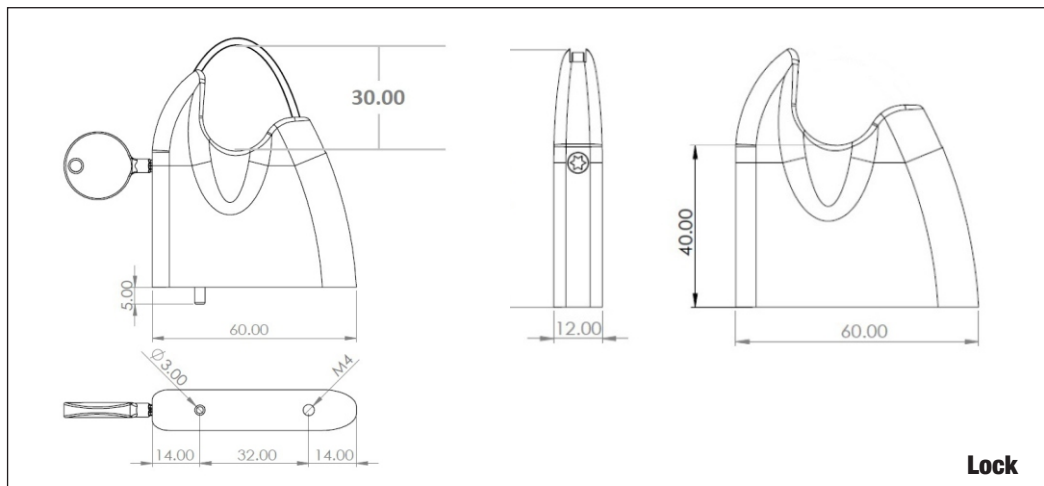

DW Shelf panels

Our DW shelf panels work perfectly with our DW panels! Using the same 47.5" height and the 2 widths of our 90 and 105 panels, these acrylic panels with shelves fit right in with our wall mounted DW panel collection. They come with 8 matching shelves, available in Clear, Frosted White and Polar white. Also available with our individual frame locks – 6 locks per shelf for the DWL.31.90 and 7 locks per shelf for the DWL.31.105. All acrylic panels in 1/4" thickness, with shelves at 3/8" thickness. Stand-off hardware is included for the panels and shelves. Call us if you want to mix and match the finishes.