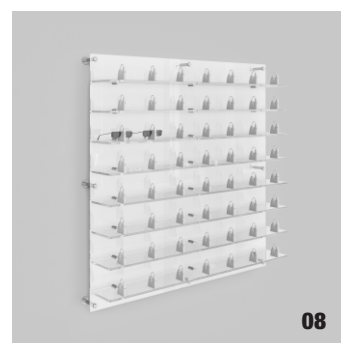

DW Shelf panels

Our DW shelf panels work perfectly with our DW panels! Using the same 47.5" height and the 2 widths of our 90 and 105 panels, these acrylic panels with shelves fit right in with our wall mounted DW panel collection. They come with 8 matching shelves, available in Clear, Frosted White and Polar white. Also available with our individual frame locks – 6 locks per shelf for the DWL.31.90 and 7 locks per shelf for the DWL.31.105. All acrylic panels in 1/4" thickness, with shelves at 3/8" thickness. Stand-off hardware is included for the panels and shelves. Call us if you want to mix and match the finishes.