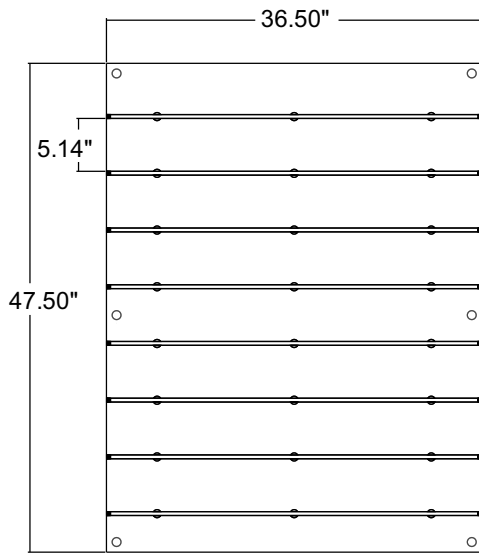

PRODUCT ITEM NUMBER	DESCRIPTION	DIMENSIONS	SHELF DIMENSIONS
01	DWL.31.90.SHLF.8.CL.OPEN	Clear Acrylic Panel with 8 Open Shelves	1/4 Clear: 36.5"(W) x 47.5"(H)	3/8" Clear: 36.5"(W) x 6.3"(D)
02	DWL.31.90.SHLF.8.CL.LOCK	Clear Acrylic Panel with 8 Lockable Shelves	1/4 Clear: 36.5"(W) x 47.5"(H)	3/8" Clear: 36.5"(W) x 6.3"(D)
03	DWL.31.90.SHLF.8.FW.OPEN	Frosted White Acrylic Panel with 8 Open Shelves	1/4 Frosted White: 36.5"(W) x 47.5"(H)	3/8" Frosted White: 36.5"(W) x 6.3"(D)
04	DWL.31.90.SHLF.8.FW.LOCK	Frosted White Acrylic Panel with 8 Lockable Shelves	1/4 Frosted White: 36.5"(W) x 47.5"(H)	3/8" Frosted White: 36.5"(W) x 6.3"(D)
05	DWL.31.90.SHLF.8.PW.OPEN	Polar White Acrylic Panel with 8 Open Shelves	1/4 Polar White: 36.5"(W) x 47.5"(H)	3/8" Polar White: 36.5"(W) x 6.3"(D)
06	DWL.31.90.SHLF.8.PW.LOCK	Polar White Acrylic Panel with 8 Lockable Shelves	1/4 Polar White: 36.5"(W) x 47.5"(H)	3/8" Polar White: 36.5"(W) x 6.3"(D)
07	DWL.31.105.SHLF.8.CL.OPEN	Clear Acrylic Panel with 8 Open Shelves	1/4 Clear: 47.5"(W) x 47.5"(H)	3/8" Clear: 47.5"(W) x 6.3"(D)
08	DWL.31.105.SHLF.8.CL.LOCK	Clear Acrylic Panel with 8 Lockable Shelves	1/4 Clear: 47.5"(W) x 47.5"(H)	3/8" Clear: 47.5"(W) x 6.3"(D)
09	DWL.31.105.SHLF.8.FW.OPEN	Frosted White Acrylic Panel with 8 Open Shelves	1/4 Frosted White: 47.5"(W) x 47.5"(H)	3/8" Frosted White: 47.5"(W) x 6.3"(D)
10	DWL.31.105.SHLF.8.FW.LOCK	Frosted White Acrylic Panel with 8 Lockable Shelves	1/4 Frosted White: 47.5"(W) x 47.5"(H)	3/8" Frosted White: 47.5"(W) x 6.3"(D)
11	DWL.31.105.SHLF.8.PW.OPEN	Polar White Acrylic Panel with 8 Open Shelves	1/4 Polar White: 47.5"(W) x 47.5"(H)	3/8" Polar White: 47.5"(W) x 6.3"(D)
12	DWL.31.105.SHLF.8.PW.LOCK	Polar White Acrylic Panel with 8 Lockable Shelves	1/4 Polar White: 47.5"(W) x 47.5"(H)	3/8" Polar White: 47.5"(W) x 6.3"(D)

01 02 03 04 05 06