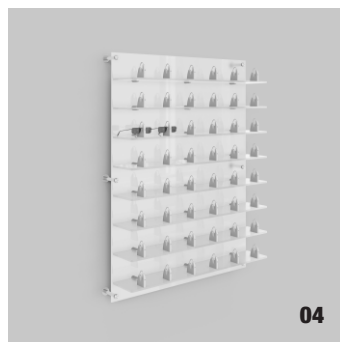

DW Shelf panels

Our DW shelf panels work perfectly with our DW panels! Using the same 47.5" height and the 2 widths of our 90 and 105 panels, these acrylic panels with shelves fit right in with our wall mounted DW panel collection. They come with 8 matching shelves, available in Clear, Frosted White and Polar white. Also available with our individual frame locks – 6 locks per shelf for the DWL.31.90 and 7 locks per shelf for the DWL.31.105. All acrylic panels in 1/4" thickness, with shelves at 3/8" thickness. Stand-off hardware is included for the panels and shelves. Call us if you want to mix and match the finishes.