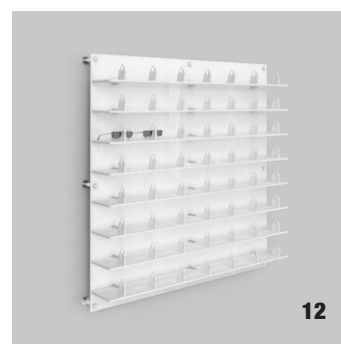

DW Shelf panels

Our DW shelf panels work perfectly with our DW panels! Using the same 47.5" height and the 2 widths of our 90 and 105 panels, these acrylic panels with shelves fit right in with our wall mounted DW panel collection. They come with 8 matching shelves, available in Clear, Frosted White and Polar white. Also available with our individual frame locks – 6 locks per shelf for the DWL.31.90 and 7 locks per shelf for the DWL.31.105. All acrylic panels in 1/4" thickness, with shelves at 3/8" thickness. Stand-off hardware is included for the panels and shelves. Call us if you want to mix and match the finishes.