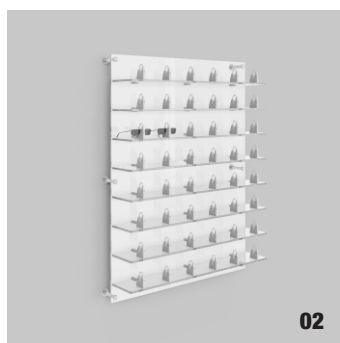

DW Shelf panels

Our DW shelf panels work perfectly with our DW panels! Using the same 47.5" height and the 2 widths of our 90 and 105 panels, these acrylic panels with shelves fit right in with our wall mounted DW panel collection. They come with 8 matching shelves, available in Clear, Frosted White and Polar white. Also available with our individual frame locks – 6 locks per shelf for the DWL.31.90 and 7 locks per shelf for the DWL.31.105. All acrylic panels in 1/4" thickness, with shelves at 3/8" thickness. Stand-off hardware is included for the panels and shelves. Call us if you want to mix and match the finishes.