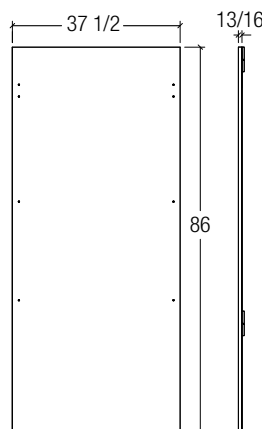

DW Wooden Back panel

Our back boards bring it all together. They combine with our DW acrylic Pin panels (sold separately) and DW cabinets, along with LED lighting and optional U-bend sleeve to provide a complete display package. The back board attaches directly to the wall using Z-brackets. The DW cabinet fits nicely in front. Standard finishes are White, Black, Brushed Silver, and Walnut. Other finishes are available upon request at additional cost. Minor assembly is required.