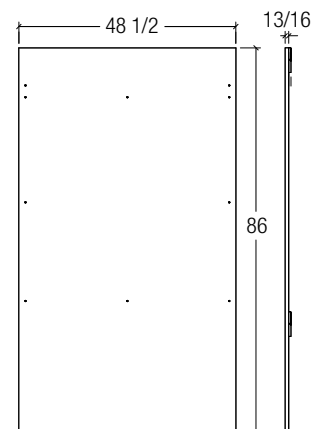

- DW Acrylic panel sold separately.
- Optional Accessory: Logo Plate U-bend Sleeve
- LED Light Strip with Arms & Transformer Included