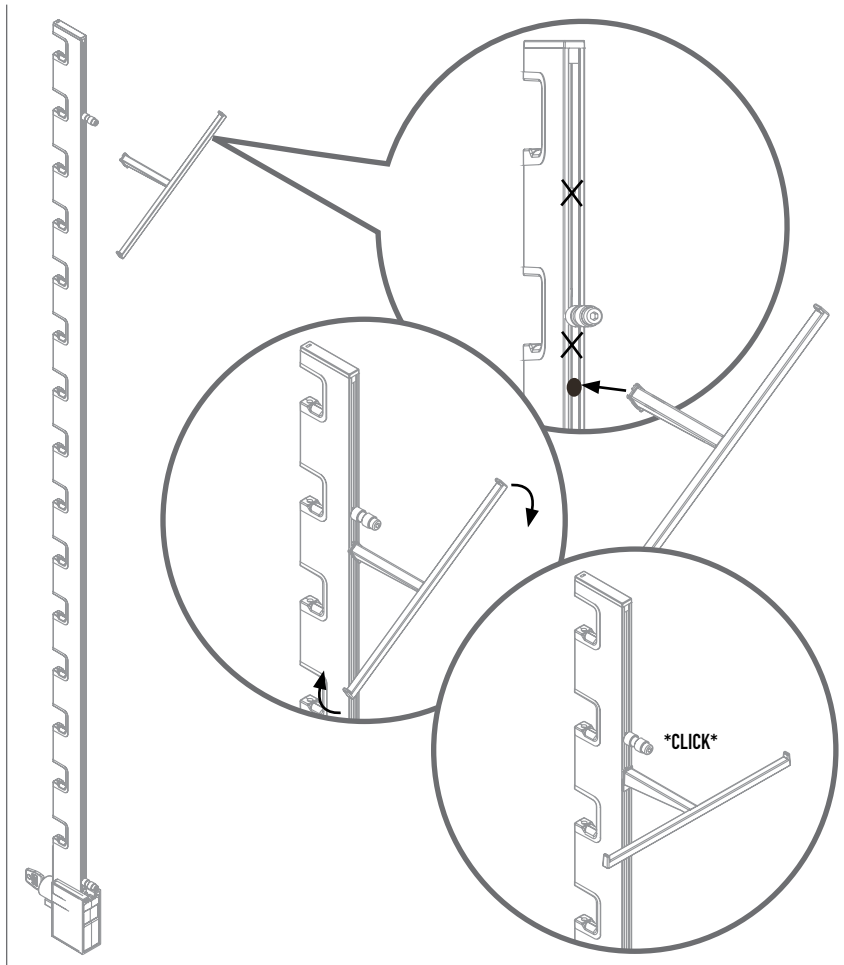

2

95092
S6 x 35

A Ø2 mm - for assembly on a wooden panel

Ø4,5 mm - for assembly on a Plexi panel

Ø6 mm - for assembly on a stone wall

* - Optional 3rd wall bracket

3

16011 (2x)

A

- for assembly on a wooden panel

16906 (2x)
4x45

B

- for assembly on a Plexi panel

95052 (2x)
M4x45

95624 (2x)
M4

95150 (2x)
M4

4

16011 (2x)

16907 (2x)
M4x25

94034 (1x)
#3

5

16003 (15/18x)

6

16008 (2x) or 16008 (2x)