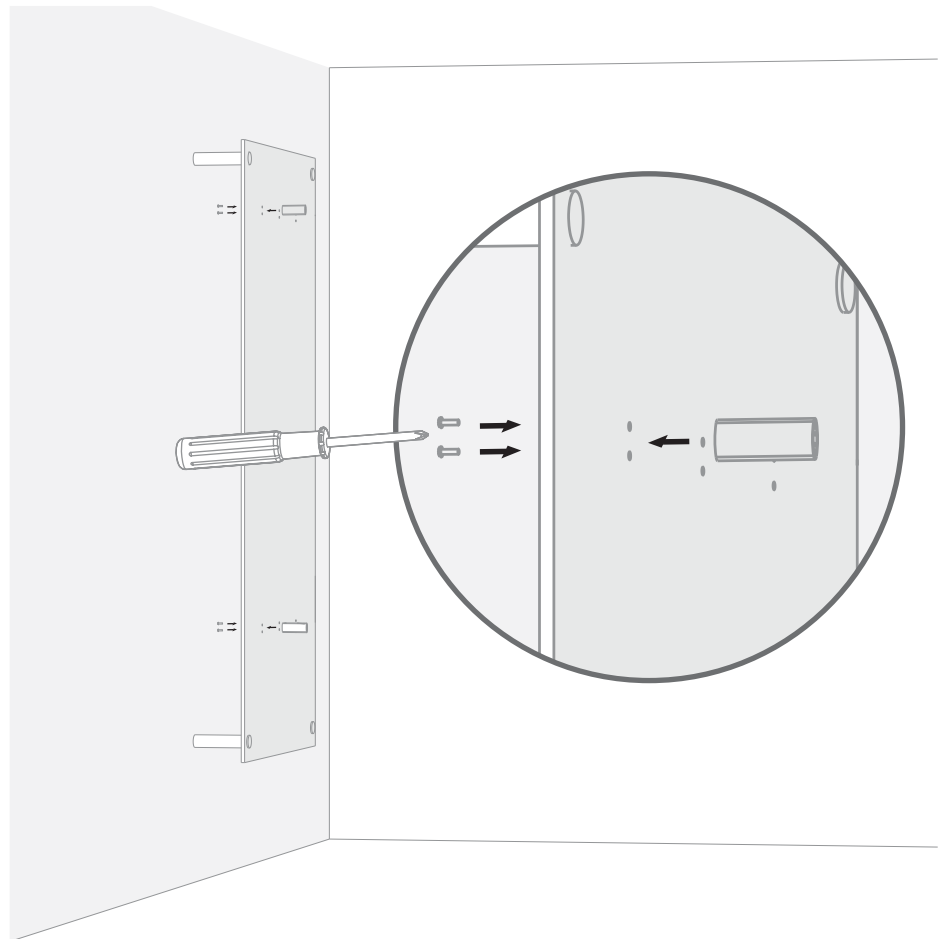

INTENDED USE

1. The intended use of the Secure Display System is to display eyewear frames and sunglasses.
2. This product is for commercial use only.

12 positions 50551
or
16 positions 50552

70121 (2x)
55mm

2mm

- Included

1

2

70121 (2x)
55mm

95012 (4x)
3,9 x 38mm

3

95012 (4x)
M4 x 25mm