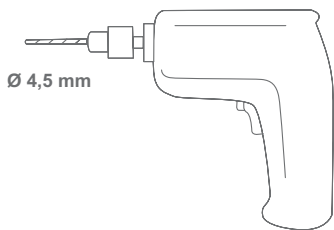

INTENDED USE

1. The intended use of the Secure Display System is to display eyewear frames and sunglasses.
2. This product is for commercial use only.

12 positions 50551
or
16 positions 50552

70121 (2x)
55mm

70082 (4x)
Ø10x20mm

95077 (2x)
4,2x50mm

95068 (4x)
3,9x38mm

95012 (2x)
M4x25mm

95090 (4x)
M4x8mm

REQUIRED TOOLS

Ø 4,5 mm

PH2

2mm

- Included

1

2

70121 (2x)
55mm

95012 (4x)
3,9 x 38mm

3

95012 (4x)
M4 x 25mm