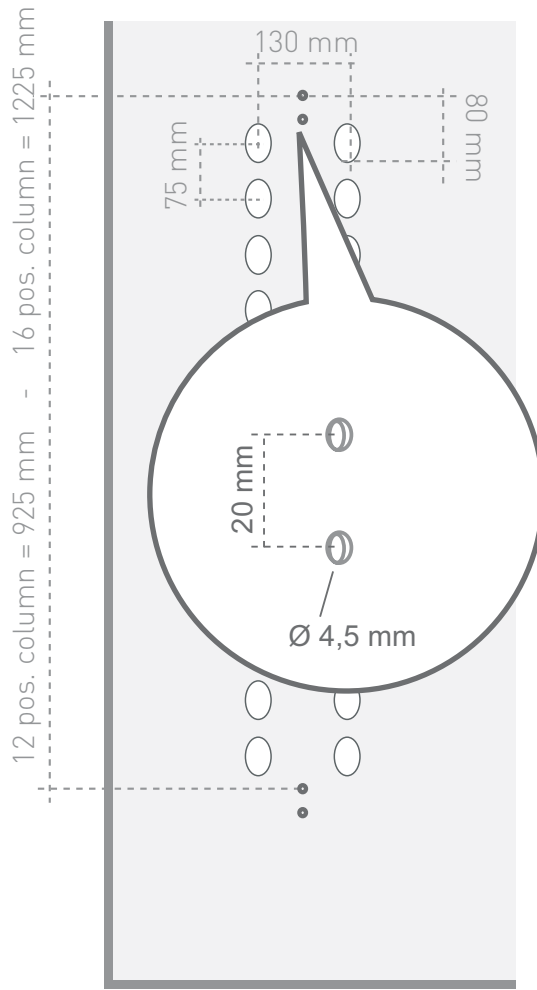

INTENDED USE

1. The intended use of the Secure Display System is to display eyewear frames and sunglasses.
2. This product is for commercial use only.

12 positions 50551
or
16 positions 50552

70121 (2x)
55mm

70082 (4x)
Ø10x20mm

95077 (2x)
4,2x50mm

95068 (4x)
3,9x38mm

95012 (2x)
M4x25mm

95090 (4x)
M4x8mm

REQUIRED TOOLS

Ø 4,5 mm

PH2

2mm

- Included

1

2

70121 (2x)
55mm

95012 (4x)
3,9 x 38mm

3

95012 (4x)
M4 x 25mm

70082 (2x)

4

95090 (2x)
M4 x 8mm (2x)