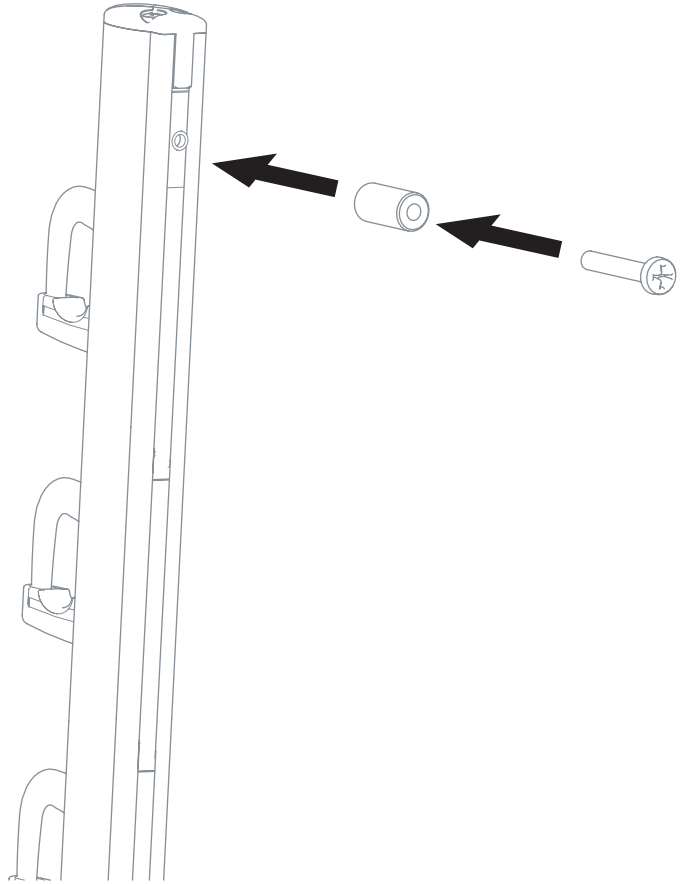

3

95012 (4x)
M4 x 25mm

70082 (2x)