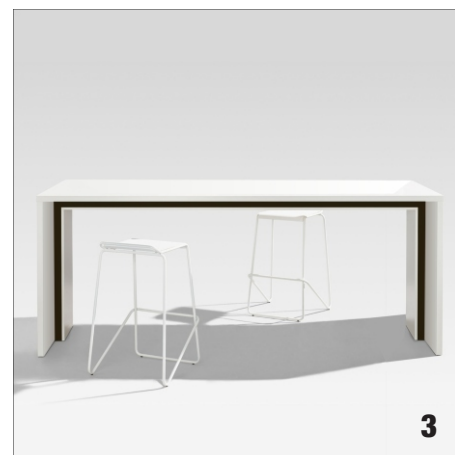

Kip Optical Genius Bar is the highlight of the optical showroom. This sleek yet sturdy design is perfect for face-to-face client consultations in a more casual setting, or for providing a convenient way for clients to try on their selected frames. The Kip Optical Genius Bar stands out with its unique aluminum support structure and a wide range of available colors. Removable gable covers ensure tidy wire storage, and assembly is straightforward with a small kit of parts.

Ideal for any open optical environment, the Kip Optical Genius Bar is the perfect spot for clients to try on frames, engage in side-by-side or across-the-table conversations, and feel comfortable while waiting to be seen by the doctor.

QTY	PRODUCT ITEM NUMBER	DESCRIPTION	DIMENSIONS
1	kip-01-30-X	Kip Optical Genius Bar - 60" length	- 60" length x 30" depth x 42" height
			- 60" length x 36" depth x 42" height
2	kip-02-30-X	Kip Optical Genius Bar - 72" length	- 72" length x 30" depth x 42" height
			- 72" length x 36" depth x 42" height
3	kip-03-30-X	Kip Optical Genius Bar - 84" length	- 84" length x 30" depth x 42" height
			- 84" length x 36" depth x 42" height

PO:Powder Blue

PU:Putty

SK:Sky

SU:Sunrise

WH:White

Optional a flush mount module with power - 2 AC power outlets and dual USB ports