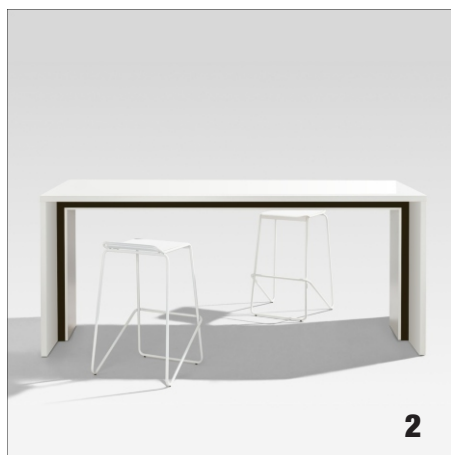

Kip Optical Genius Bar is the highlight of the optical showroom. This sleek yet sturdy design is perfect for face-to-face client consultations in a more casual setting, or for providing a convenient way for clients to try on their selected frames. The Kip Optical Genius Bar stands out with its unique aluminum support structure and a wide range of available colors. Removable gable covers ensure tidy wire storage, and assembly is straightforward with a small kit of parts.

Ideal for any open optical environment, the Kip Optical Genius Bar is the perfect spot for clients to try on frames, engage in side-by-side or across-the-table conversations, and feel comfortable while waiting to be seen by the doctor.

QTY	PRODUCT ITEM NUMBER	DESCRIPTION	DIMENSIONS
1	kip-01-30-X	Kip Optical Genius Bar - 60" length	- 60" length x 30" depth x 42" height
			- 60" length x 36" depth x 42" height
2	kip-02-30-X	Kip Optical Genius Bar - 72" length	- 72" length x 30" depth x 42" height
			- 72" length x 36" depth x 42" height
3	kip-03-30-X	Kip Optical Genius Bar - 84" length	- 84" length x 30" depth x 42" height
			- 84" length x 36" depth x 42" height

PO:Powder Blue

PU:Putty

SK:Sky

SU:Sunrise

WH:White

Optional a flush mount module with power - 2 AC power outlets and dual USB ports