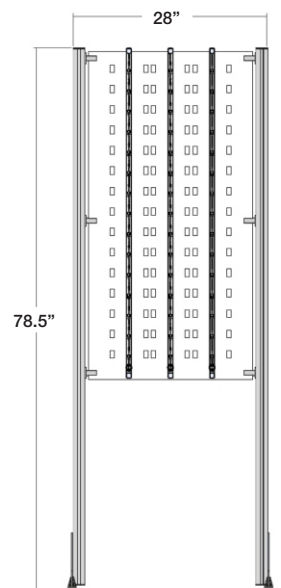

FT.DWL.45_Lockable