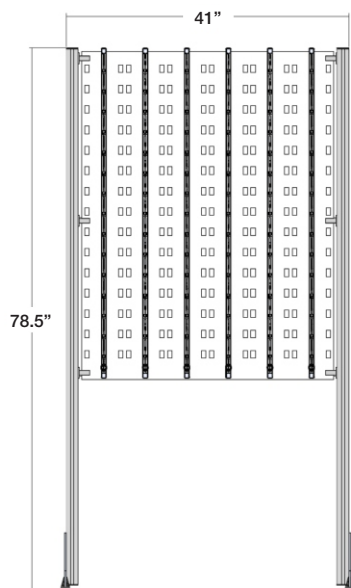

FT.DWL.90_Lockable