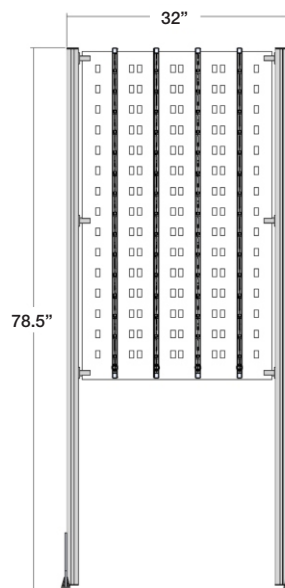

FT.DWL.60_Lockable