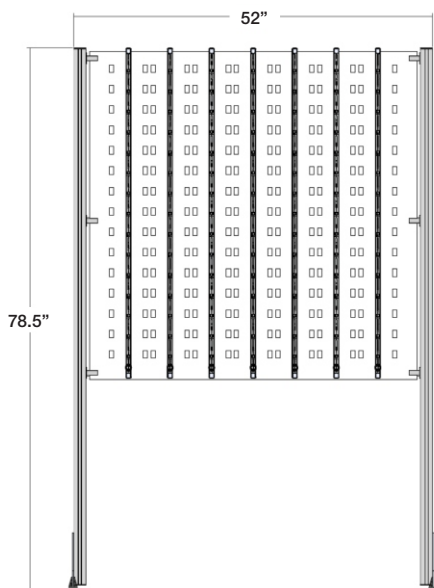

FT.DWL.105_Lockable