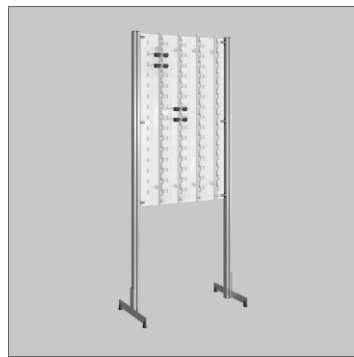

FT.DWL.60_Lockable