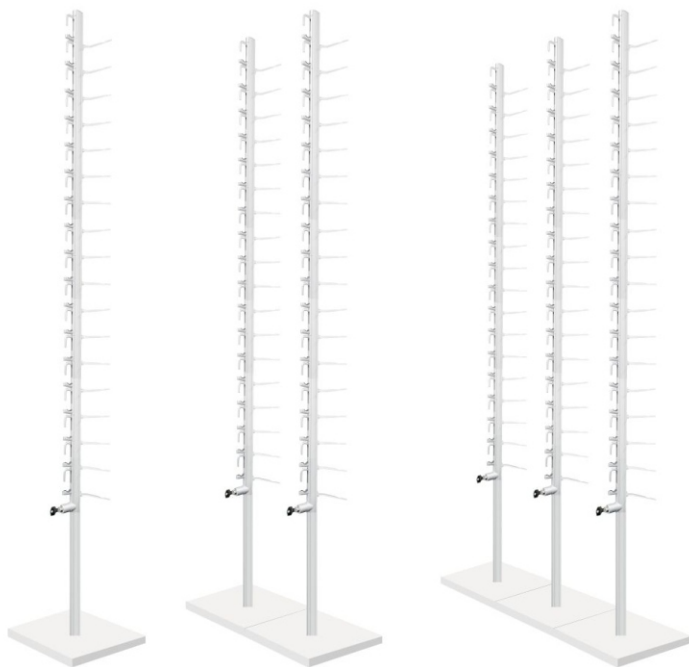

Locking Floortop Modular Rods and Base for Optical Frames

Place eyewear frames of all kinds in these locking floor top displays to create a neat and professional appearance. Made from white power coated steel, aluminum and durable plastic to be attractive yet stable. It comes with 1,2,3,4 or 5 rod towers, and each rod holds 18 pair of frames and locks them for security. Total frame capacity of this unit can be 18, 36, 54, 72 or 90 frames. The wooden base is in white.

	PRODUCT ITEM NUMBER	DESCRIPTION	DIMENSIONS
01	MODULAR-ROD-BASE-18	Locking Modular Floortop Rods and Base for 18 Optical Frames	9.84 (L) x 9.84 (W) x 72 (H) inches
02	MODULAR-ROD-BASE-36	Locking Modular Floortop Rods and Base for 36 Optical Frames	9.84 (L) x 19.68 (W) x 72 (H) inches
03	MODULAR-ROD-BASE-54	Locking Modular Floortop Rods and Base for 54 Optical Frames	9.84 (L) x 29.52 (W) x 72 (H) inches
04	MODULAR-ROD-BASE-72	Locking Modular Floortop Rods and Base for 72 Optical Frames	9.84 (L) x 39.36 (W) x 72 (H) inches
05	MODULAR-ROD-BASE-90	Locking Modular Floortop Rods and Base for 90 Optical Frames	9.84 (L) x 49.2 (W) x 72 (H) inches

01

02

03

04

05