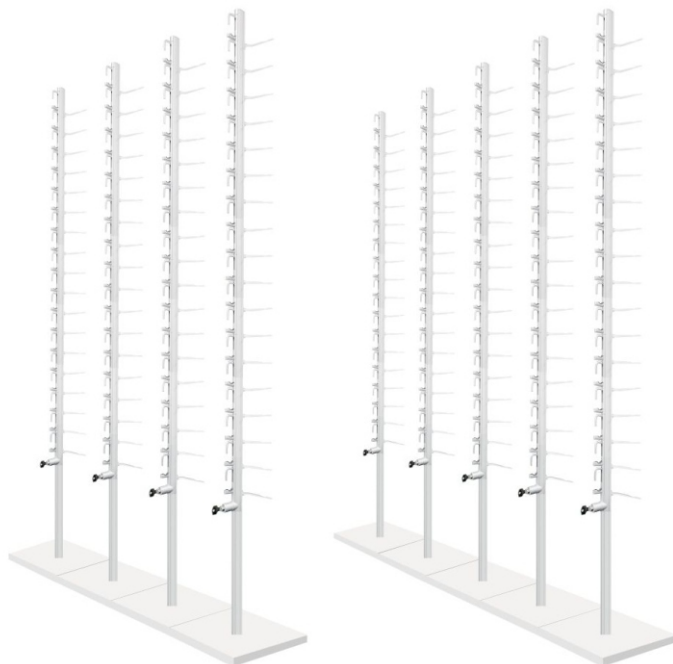

Locking Floortop Modular Rods and Base for Optical Frames

Place eyewear frames of all kinds in these locking floor top displays to create a neat and professional appearance. Made from white power coated steel, aluminum and durable plastic to be attractive yet stable. It comes with 1,2,3,4 or 5 rod towers, and each rod holds 18 pair of frames and locks them for security. Total frame capacity of this unit can be 18, 36, 54, 72 or 90 frames. The wooden base is in white.

	PRODUCT ITEM NUMBER	DESCRIPTION	DIMENSIONS
01	MODULAR-ROD-BASE-18	Locking Modular Floortop Rods and Base for 18 Optical Frames	9.84 (L) x 9.84 (W) x 72 (H) inches
02	MODULAR-ROD-BASE-36	Locking Modular Floortop Rods and Base for 36 Optical Frames	9.84 (L) x 19.68 (W) x 72 (H) inches
03	MODULAR-ROD-BASE-54	Locking Modular Floortop Rods and Base for 54 Optical Frames	9.84 (L) x 29.52 (W) x 72 (H) inches
04	MODULAR-ROD-BASE-72	Locking Modular Floortop Rods and Base for 72 Optical Frames	9.84 (L) x 39.36 (W) x 72 (H) inches
05	MODULAR-ROD-BASE-90	Locking Modular Floortop Rods and Base for 90 Optical Frames	9.84 (L) x 49.2 (W) x 72 (H) inches

01

02

03

04

05