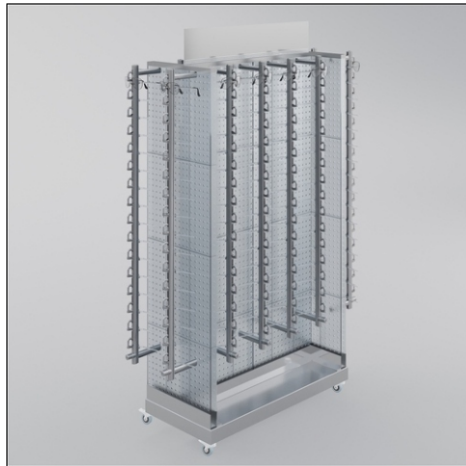

Locking Rotating Optical Frame Floor Display

	PRODUCT ITEM NUMBER	DESCRIPTION	DIMENSIONS
1	700780-LK	Locking Rotating Two-Sided Optical Frame Floor Display - For 64 Frames	Assembled Height: 60"H Panel Thickness: 0.125" Panel Size: 16"W x 60"H Base Size: 17" Dia. x 4" H
2	700253-LK	Locking Rotating Two-Sided Optical Frame Floor Display on Locking Wheels - For 64 Frames	Assembled Height: 66"H Panel Thickness: 0.125" Panel Size: 16"W x 60"H Base Size: 20"W x 16"D x 5"H
3	700431-LK	H-Unit Floortop Locking Optical Frame Display on Wheeled Base - For 128 Frames	Assembled Height: 65"H Panel Thickness: 0.125" Panel Size: 16"W x 60"H Base Size: 20"W
4	700732-LK	Two-sided Floortop Locking Optical Frame Display on Wheeled Base - For 128 Frames	Assembled Height: 66"H Panel Thickness: 0.125" Panel Size: 32"W x 60"H Base Size: 32"W x 16"D x 6"H
5	700432-LK	H-Unit Floortop Locking Optical Frame Display on Wheeled Base - For 192 Frames	Assembled Height: 66"H Panel Thickness: 0.125" Panel Sizes: Center-32"W x 60"H. Side/16"W x 60"H Base Size: 36"W

1 700780-LK

2 700253-LK

3 700431-LK

4 700732-LK

5 700432-LK