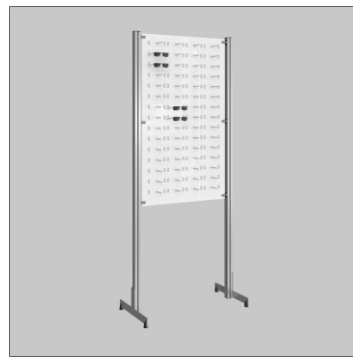

FT.DWL.60_Open