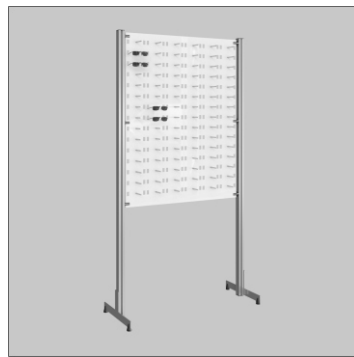

FT.DWL.90_Open