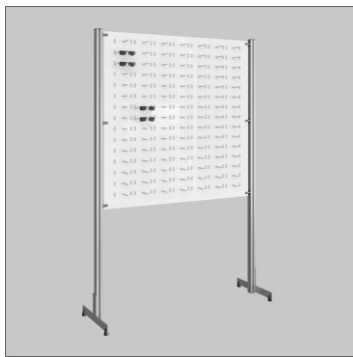

PRODUCT ITEM NUMBER	DESCRIPTION	PANEL FINISH AND DIMENSIONS	OVERALL DIMENSIONS
01	FT.DWL.31.45.PW.14.KIT	Open Floor-Top Optical Display DW Panel Kit for 45 Frames - Polar White finish	1/4" Polar White: 23.5"(W) x 47.5"(H)	28"(W) x 17.75"(D) x 78.5"(H)
02	FT.DWL.31.45.FW.14.KIT	Open Floor-Top Optical Display DW Panel Kit for 45 Frames - Frosted White finish	1/4" Frosted White: 23.5"(W) x 47.5"(H)	28"(W) x 17.75"(D) x 78.5"(H)
03	FT.DWL.31.45.CL.14.KIT	Open Floor-Top Optical Display DW Panel Kit for 45 Frames - Clear finish	1/4" Clear: 23.5"(W) x 47.5"(H)	28"(W) x 17.75"(D) x 78.5"(H)
04	FT.DWL.31.60.FH.PW.14.KIT	Open Floor-Top Optical Display DW Panel Kit for 60 Frames - Polar White finish	1/4" Polar White: 27.5"(W) x 47.5"(H)	32"(W) x 17.75"(D) x 78.5"(H)
05	FT.DWL.31.60.FH.FW.14.KIT	Open Floor-Top Optical Display DW Panel Kit for 60 Frames - Frosted White finish	1/4" Frosted White: 27.5"(W) x 47.5"(H)	32"(W) x 17.75"(D) x 78.5"(H)
06	FT.DWL.31.60.FH.CL.14.KIT	Open Floor-Top Optical Display DW Panel Kit for 60 Frames - Clear finish	1/4" Clear: 27.5"(W) x 47.5"(H)	32"(W) x 17.75"(D) x 78.5"(H)
07	FT.DWL.31.90.PW.14.KIT	Open Floor-Top Optical Display DW Panel Kit for 90 Frames - Polar White finish	1/4" Polar White: 36.5"(W) x 47.5"(H)	41"(W) x 17.75"(D) x 78.5"(H)
08	FT.DWL.31.90.FW.14.KIT	Open Floor-Top Optical Display DW Panel Kit for 90 Frames - Frosted White finish	1/4" Frosted White: 36.5"(W) x 47.5"(H)	41"(W) x 17.75"(D) x 78.5"(H)
09	FT.DWL.31.90.CL.14.KIT	Open Floor-Top Optical Display DW Panel Kit for 90 Frames - Clear finish	1/4" Clear: 36.5"(W) x 47.5"(H)	41"(W) x 17.75"(D) x 78.5"(H)
10	FT.DWL.31.105PW.14.KIT	Open Floor-Top Optical Display DW Panel Kit for 105 Frames - Polar White finish	1/4" Polar White: 47.5"(W) x 47.5"(H)	52"(W) x 17.75"(D) x 78.5"(H)
11	FT.DWL.31.105.FW.14.KIT	Open Floor-Top Optical Display DW Panel Kit for 105 Frames - Frosted White finish	1/4" Frosted White: 47.5"(W) x 47.5"(H)	52"(W) x 17.75"(D) x 78.5"(H)
12	FT.DWL.31.105.CL.14.KIT	Open Floor-Top Optical Display DW Panel Kit for 105 Frames - Clear finish	1/4" Clear: 47.5"(W) x 47.5"(H)	52"(W) x 17.75"(D) x 78.5"(H)

FT.DWL.105_Open