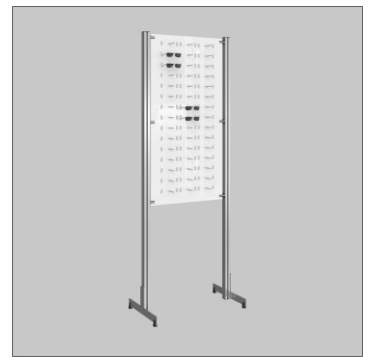

FT.DWL.45_Open