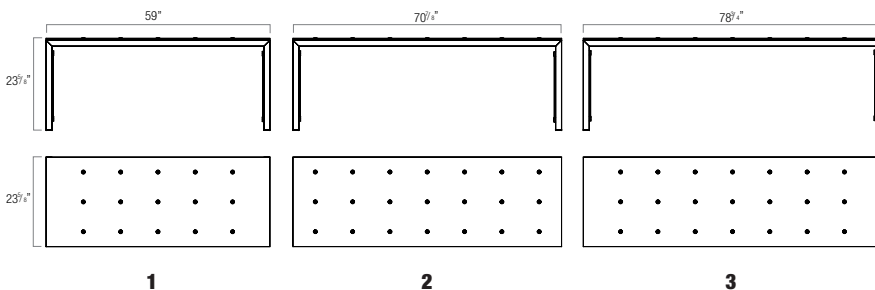

P-PIN Display is a floor type acrylic display made from frosted white semi-transparent acrylic (plexi-glass) with an opaque white acrylic base. It can hold 72 pairs of glasses with clear plastic pins support. Logo plate and Logo print are available as options. Assembly is required for this unit.

	PRODUCT ITEM NUMBER	DESCRIPTION	DIMENSIONS
-	PRESENTATION TABLE	.	.
01	M2-00-02-01-00	PRESENTATION TABLE - Small	59" (L) X 23 5/8" (W) X 23 5/8" (H)
02	M2-00-02-02-00	PRESENTATION TABLE - Medium	70 7/8" (L) X 23 5/8" (W) X 23 5/8" (H)
03	M2-00-02-03-00	PRESENTATION TABLE - Small	78 3/4" (L) X 23 5/8" (W) X 23 5/8" (H)
04	SPT-XX-PNL-FR-XX-38	PANEL FOR FRONT	59" (L) , 70 7/8" (L), 78 3/4" (L) X 23 5/8"
05	13.08.66.02	PUR rod, length customized, including adapter for P.O.S.-bolt	max. 31.4" (max. 800 mm)
06	14.09.00.02	PUR spectacle display for vertical mounting	
07		Acrylic shelf, square shelf options in polar white, frosted white and glass-look.	210 x 210 mm,
08	13.66.00.02	P.O.S. Bolt	
09	17.76.40.01	Showcase with clear, acrylic cover, Base plate in White	Cube 8.2 x 8.2" (210 x 210 mm)
	17.66.40.02	Base Plate in Black	
10		Acrylic shelf, circular Shelf options in polar white, frosted white and glass-look	Ø 210 mm, Height 250mm, 400mm, 600mm
11		Acrylic shelf, oval.Shelf options in polar white, frosted white glass-look	Ø 210 mm, Height 250mm, 400mm, 600mm
12	17.66.51.01	SPT Graphic panel: consisting of 2 clear acrylic panels plus a center panel in acrylic.	23.3 x 35 x 0.5" (594 x 890 x 14 mm)
		Includes POS adaptors to fit securely into the POS Blox. Poster not included	

4

5+6  
PUR rod + spectacle display

7

Showcase with clear, acrylic cover

8

Shelf, square

9

Shelf, circular