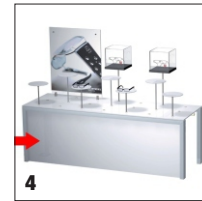

P-PIN Display is a floor type acrylic display made from frosted white semi-transparent acrylic (plexi-glass) with an opaque white acrylic base. It can hold 72 pairs of glasses with clear plastic pins support. Logo plate and Logo print are available as options. Assembly is required for this unit.

	PRODUCT ITEM NUMBER	DESCRIPTION	DIMENSIONS
-	PRESENTATION TABLE	.	.
01	M2-00-02-01-00	PRESENTATION TABLE - Small	59" (L) X 23 5/8" (W) X 23 5/8" (H)
02	M2-00-02-02-00	PRESENTATION TABLE - Medium	70 7/8" (L) X 23 5/8" (W) X 23 5/8" (H)
03	M2-00-02-03-00	PRESENTATION TABLE - Small	78 3/4" (L) X 23 5/8" (W) X 23 5/8" (H)
04	SPT-XX-PNL-FR-XX-38	PANEL FOR FRONT	59" (L) , 70 7/8" (L), 78 3/4" (L) X 23 5/8"
05	13.08.66.02	PUR rod, length customized, including adapter for P.O.S.-bolt	max. 31.4" (max. 800 mm)
06	14.09.00.02	PUR spectacle display for vertical mounting	
07		Acrylic shelf, square shelf options in polar white, frosted white and glass-look.	210 x 210 mm,
08	13.66.00.02	P.O.S. Bolt	
09	17.76.40.01	Showcase with clear, acrylic cover, Base plate in White	Cube 8.2 x 8.2" (210 x 210 mm)
	17.66.40.02	Base Plate in Black	
10		Acrylic shelf, circular Shelf options in polar white, frosted white and glass-look	Ø 210 mm, Height 250mm, 400mm, 600mm
11		Acrylic shelf, oval.Shelf options in polar white, frosted white glass-look	Ø 210 mm, Height 250mm, 400mm, 600mm
12	17.66.51.01	SPT Graphic panel: consisting of 2 clear acrylic panels plus a center panel in acrylic.	23.3 x 35 x 0.5" (594 x 890 x 14 mm)
		Includes POS adaptors to fit securely into the POS Blox. Poster not included	

4

5+6  
PUR rod + spectacle display

7

Showcase with clear, acrylic cover

8

Shelf, square

9

Shelf, circular