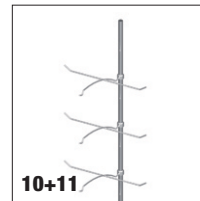

	PRODUCT ITEM NUMBER	DESCRIPTION	DIMENSIONS
-	P.O.S. BLOX Small Optical Frame Display		
<b>01</b>	M2-00-05-06-00	P.O.S. BLOX Small Optical Frame Display - BASIC at 23.6" High	19.7"(W) x 19.7"(L) Top with BASIC 23.6" (H1)
<b>02</b>	M2-00-05-09-00	P.O.S. BLOX Small Optical Frame Display - TALL at 35.4" High	19.7"(W) x 19.7"(L) Top with TALL 35.4" (H2)
<b>03</b>	M2-00-05-10-00	P.O.S. BLOX Small Optical Frame Display - TALL with Storage	19.7"(W) x 19.7"(L) Top with TALL 35.4" (H2)
-	P.O.S. BLOX Medium Optical Frame Display		
<b>04</b>	M2-00-05-06-01	P.O.S. BLOX Medium Optical Frame Display - BASIC at 23.6" High	27.5"(W) x 23.6"(L) Top with BASIC 23.6" (H1)
<b>05</b>	M2-00-05-09-01	P.O.S. BLOX Medium Optical Frame Display - TALL at 35.4" High	27.5"(W) x 23.6"(L) Top with TALL 35.4" (H2)
<b>06</b>	M2-00-05-10-01	P.O.S. BLOX Medium Optical Frame Display - TALL with Storage	27.5"(W) x 23.6"(L) Top with TALL 35.4" (H2)
-	P.O.S. BLOX Large Optical Frame Display		
<b>07</b>	M2-00-05-06-02	P.O.S. BLOX Large Optical Frame Display - BASIC at 23.6" High	35.4"(W) x 19.7"(L) Top with BASIC 23.6" (H1)
<b>08</b>	M2-00-05-09-02	P.O.S. BLOX Large Optical Frame Display - TALL at 35.4" High	35.4"(W) x 19.7"(L) Top with TALL 35.4" (H2)
<b>09</b>	M2-00-05-10-02	P.O.S. BLOX Large Optical Frame Display - TALL with Storage	35.4"(W) x 19.7"(L) Top with TALL 35.4" (H2)
<b>10</b>	13.08.66.02	PUR rod, length customized, including adapter for P.O.S.-bolt	max. 31.4" (max. 800 mm)
<b>11</b>	14.09.00.02	PUR spectacle display for vertical mounting	
<b>12</b>		Acrylic shelf, square shelf options in polar white, frosted white and glass-look.	210 x 210 mm,
<b>13</b>	13.66.00.02	P.O.S. Bolt	
<b>14</b>	17.76.40.01	Showcase with clear, acrylic cover, Base plate in White	Cube 8.2 x 8.2" (210 x 210 mm)
	17.66.40.02	Base Plate in Black	
<b>15</b>		Acrylic shelf, circular Shelf options in polar white, frosted white and glass-look	Ø 210 mm, Height 250mm, 400mm, 600mm
<b>16</b>		Acrylic shelf, oval.Shelf options in polar white, frosted white glass-look	Ø 210 mm, Height 250mm, 400mm, 600mm
<b>17</b>	17.66.51.01	SPT Graphic panel: consisting of 2 clear acrylic panels plus a center panel in acrylic.	23.3 x 35 x 0.5" (594 x 890 x 14 mm)
		Includes POS adaptors to fit securely into the POS Blox. Poster not included	