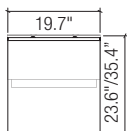

PRODUCT ITEM NUMBER	DESCRIPTION	DIMENSIONS
-	P.O.S. BLOX Small Optical Frame Display		
01	M2-00-05-06-00	P.O.S. BLOX Small Optical Frame Display - BASIC at 23.6" High	19.7"(W) x 19.7"(L) Top with BASIC 23.6" (H1)
02	M2-00-05-09-00	P.O.S. BLOX Small Optical Frame Display - TALL at 35.4" High	19.7"(W) x 19.7"(L) Top with TALL 35.4" (H2)
03	M2-00-05-10-00	P.O.S. BLOX Small Optical Frame Display - TALL with Storage	19.7"(W) x 19.7"(L) Top with TALL 35.4" (H2)
-	P.O.S. BLOX Medium Optical Frame Display		
04	M2-00-05-06-01	P.O.S. BLOX Medium Optical Frame Display - BASIC at 23.6" High	27.5"(W) x 23.6"(L) Top with BASIC 23.6" (H1)
05	M2-00-05-09-01	P.O.S. BLOX Medium Optical Frame Display - TALL at 35.4" High	27.5"(W) x 23.6"(L) Top with TALL 35.4" (H2)
06	M2-00-05-10-01	P.O.S. BLOX Medium Optical Frame Display - TALL with Storage	27.5"(W) x 23.6"(L) Top with TALL 35.4" (H2)
-	P.O.S. BLOX Large Optical Frame Display		
07	M2-00-05-06-02	P.O.S. BLOX Large Optical Frame Display - BASIC at 23.6" High	35.4"(W) x 19.7"(L) Top with BASIC 23.6" (H1)
08	M2-00-05-09-02	P.O.S. BLOX Large Optical Frame Display - TALL at 35.4" High	35.4"(W) x 19.7"(L) Top with TALL 35.4" (H2)
09	M2-00-05-10-02	P.O.S. BLOX Large Optical Frame Display - TALL with Storage	35.4"(W) x 19.7"(L) Top with TALL 35.4" (H2)
10	13.08.66.02	PUR rod, length customized, including adapter for P.O.S.-bolt	max. 31.4" (max. 800 mm)
11	14.09.00.02	PUR spectacle display for vertical mounting	
12		Acrylic shelf, square shelf options in polar white, frosted white and glass-look.	210 x 210 mm,
13	13.66.00.02	P.O.S. Bolt	
14	17.76.40.01	Showcase with clear, acrylic cover, Base plate in White	Cube 8.2 x 8.2" (210 x 210 mm)
	17.66.40.02	Base Plate in Black	
15		Acrylic shelf, circular Shelf options in polar white, frosted white and glass-look	Ø 210 mm, Height 250mm, 400mm, 600mm
16		Acrylic shelf, oval.Shelf options in polar white, frosted white glass-look	Ø 210 mm, Height 250mm, 400mm, 600mm
17	17.66.51.01	SPT Graphic panel: consisting of 2 clear acrylic panels plus a center panel in acrylic.	23.3 x 35 x 0.5" (594 x 890 x 14 mm)
		Includes POS adaptors to fit securely into the POS Blox. Poster not included