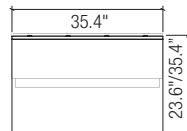

PRODUCT ITEM NUMBER	DESCRIPTION	DIMENSIONS
-	P.O.S. BLOX Small Optical Frame Display		
01	M2-00-05-06-00	P.O.S. BLOX Small Optical Frame Display - BASIC at 23.6" High	19.7"(W) x 19.7"(L) Top with BASIC 23.6" (H1)
02	M2-00-05-09-00	P.O.S. BLOX Small Optical Frame Display - TALL at 35.4" High	19.7"(W) x 19.7"(L) Top with TALL 35.4" (H2)
03	M2-00-05-10-00	P.O.S. BLOX Small Optical Frame Display - TALL with Storage	19.7"(W) x 19.7"(L) Top with TALL 35.4" (H2)
-	P.O.S. BLOX Medium Optical Frame Display		
04	M2-00-05-06-01	P.O.S. BLOX Medium Optical Frame Display - BASIC at 23.6" High	27.5"(W) x 23.6"(L) Top with BASIC 23.6" (H1)
05	M2-00-05-09-01	P.O.S. BLOX Medium Optical Frame Display - TALL at 35.4" High	27.5"(W) x 23.6"(L) Top with TALL 35.4" (H2)
06	M2-00-05-10-01	P.O.S. BLOX Medium Optical Frame Display - TALL with Storage	27.5"(W) x 23.6"(L) Top with TALL 35.4" (H2)
-	P.O.S. BLOX Large Optical Frame Display		
07	M2-00-05-06-02	P.O.S. BLOX Large Optical Frame Display - BASIC at 23.6" High	35.4"(W) x 19.7"(L) Top with BASIC 23.6" (H1)
08	M2-00-05-09-02	P.O.S. BLOX Large Optical Frame Display - TALL at 35.4" High	35.4"(W) x 19.7"(L) Top with TALL 35.4" (H2)
09	M2-00-05-10-02	P.O.S. BLOX Large Optical Frame Display - TALL with Storage	35.4"(W) x 19.7"(L) Top with TALL 35.4" (H2)
10	13.08.66.02	PUR rod, length customized, including adapter for P.O.S.-bolt	max. 31.4" (max. 800 mm)
11	14.09.00.02	PUR spectacle display for vertical mounting	
12		Acrylic shelf, square shelf options in polar white, frosted white and glass-look.	210 x 210 mm,
13	13.66.00.02	P.O.S. Bolt	
14	17.76.40.01	Showcase with clear, acrylic cover, Base plate in White	Cube 8.2 x 8.2" (210 x 210 mm)
	17.66.40.02	Base Plate in Black	
15		Acrylic shelf, circular Shelf options in polar white, frosted white and glass-look	Ø 210 mm, Height 250mm, 400mm, 600mm
16		Acrylic shelf, oval.Shelf options in polar white, frosted white glass-look	Ø 210 mm, Height 250mm, 400mm, 600mm
17	17.66.51.01	SPT Graphic panel: consisting of 2 clear acrylic panels plus a center panel in acrylic.	23.3 x 35 x 0.5" (594 x 890 x 14 mm)
		Includes POS adaptors to fit securely into the POS Blox. Poster not included