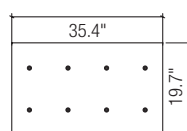

01/02/03

04/05/06

07/08/09