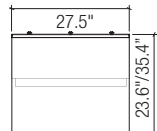

PRODUCT ITEM NUMBER	DESCRIPTION	DIMENSIONS
-	P.O.S. BLOX Small Optical Frame Display		
01	M2-00-05-06-00	P.O.S. BLOX Small Optical Frame Display - BASIC at 23.6" High	19.7"(W) x 19.7"(L) Top with BASIC 23.6" (H1)
02	M2-00-05-09-00	P.O.S. BLOX Small Optical Frame Display - TALL at 35.4" High	19.7"(W) x 19.7"(L) Top with TALL 35.4" (H2)
03	M2-00-05-10-00	P.O.S. BLOX Small Optical Frame Display - TALL with Storage	19.7"(W) x 19.7"(L) Top with TALL 35.4" (H2)
-	P.O.S. BLOX Medium Optical Frame Display		
04	M2-00-05-06-01	P.O.S. BLOX Medium Optical Frame Display - BASIC at 23.6" High	27.5"(W) x 23.6"(L) Top with BASIC 23.6" (H1)
05	M2-00-05-09-01	P.O.S. BLOX Medium Optical Frame Display - TALL at 35.4" High	27.5"(W) x 23.6"(L) Top with TALL 35.4" (H2)
06	M2-00-05-10-01	P.O.S. BLOX Medium Optical Frame Display - TALL with Storage	27.5"(W) x 23.6"(L) Top with TALL 35.4" (H2)
-	P.O.S. BLOX Large Optical Frame Display		
07	M2-00-05-06-02	P.O.S. BLOX Large Optical Frame Display - BASIC at 23.6" High	35.4"(W) x 19.7"(L) Top with BASIC 23.6" (H1)
08	M2-00-05-09-02	P.O.S. BLOX Large Optical Frame Display - TALL at 35.4" High	35.4"(W) x 19.7"(L) Top with TALL 35.4" (H2)
09	M2-00-05-10-02	P.O.S. BLOX Large Optical Frame Display - TALL with Storage	35.4"(W) x 19.7"(L) Top with TALL 35.4" (H2)
10	13.08.66.02	PUR rod, length customized, including adapter for P.O.S.-bolt	max. 31.4" (max. 800 mm)
11	14.09.00.02	PUR spectacle display for vertical mounting	
12		Acrylic shelf, square shelf options in polar white, frosted white and glass-look.	210 x 210 mm,
13	13.66.00.02	P.O.S. Bolt	
14	17.76.40.01	Showcase with clear, acrylic cover, Base plate in White	Cube 8.2 x 8.2" (210 x 210 mm)
	17.66.40.02	Base Plate in Black	
15		Acrylic shelf, circular Shelf options in polar white, frosted white and glass-look	Ø 210 mm, Height 250mm, 400mm, 600mm
16		Acrylic shelf, oval.Shelf options in polar white, frosted white glass-look	Ø 210 mm, Height 250mm, 400mm, 600mm
17	17.66.51.01	SPT Graphic panel: consisting of 2 clear acrylic panels plus a center panel in acrylic.	23.3 x 35 x 0.5" (594 x 890 x 14 mm)
		Includes POS adaptors to fit securely into the POS Blox. Poster not included