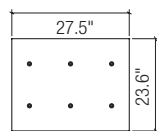

01/02/03

04/05/06

07/08/09