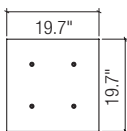

01/02/03

04/05/06

07/08/09