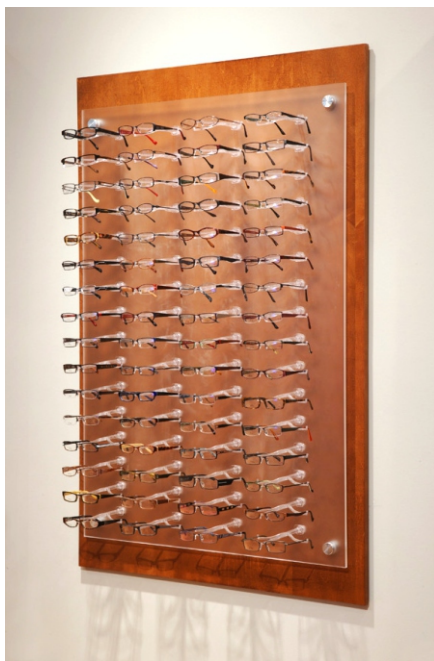

PRODUCT ITEM NUMBER	DESCRIPTION	DIMENSIONS
00	SMART SYSTEM PANEL	Perforated panels made of white acrylic, fitted with SMART SYSTEM.	18~48 x 36~48 x 3/8"
01	SMFH-BM	Eyeglass Frame Holder	7 inches usable exposed length x 6 inches wide (178 x 152mm)
02	SMFH-BM-SGCH	Eyeglass Frame Holder with Clip-on	7 inches usable exposed length x 6 inches wide (178 x 152mm)
03	SMFH-BM-LCL	Smart Sunglass Frame Holder with Large Locking Clip	7 inches usable exposed length x 6 inches wide (178 x 152mm)
04	SMFH-BM-LCC	Smart Sunglass Frame Holder with Standard Locking Clip	7 inches usable exposed length x 6 inches wide (178 x 152mm)
05	MXSVFS	Single Smart Eyeglass Frame Shelf	6.25 inches Long x 6.25 inches Wide (133 x 133mm)
06	SMSB	Smart Single Accessory Holder	6.25 inches usable exposed length (133mm)
07	PLLOM	Large Oval Mirror with Bracket 3/16 inch thick safety polished-edge glass mirror	9.5" x 7" Oval (241 x 178mm)
08	PLOM	Small Oval Mirror with Bracket 3/16 inch thick safety polished-edge glass mirror	Oval 9" x 6" (229 x 152mm)
09	PLLSM	Large Square Mirror with Bracket 3/16" large rectangular mirror with dual attachment	9.5" x 7" (241 x 178mm)
10	PLSM	Small Rectangular Mirror with Bracket 3/16" small rectangular mirror with dual attachment	9" x 6" (229 x 152mm)
11	SHWB	Large Sign Holder with Bracket	7" x 9.5" (178 x 241mm)
12	SSHWB	Small Sign Holder with Bracket	5" x 7" (127 x 178mm)
13	BCSHWB	Business Card Sign Holder with Bracket	3-3/8" x 2" (86 x 51mm)
14	PLLS	SMART Acrylic Shelf 1/4" polished edged acrylic shelf with SMART support	Width: 12, 22, 32" (305, 559, 813mm)