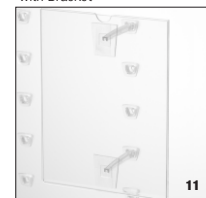

Small Rectangular Mirror with Bracket

Large Sign Holder with Bracket