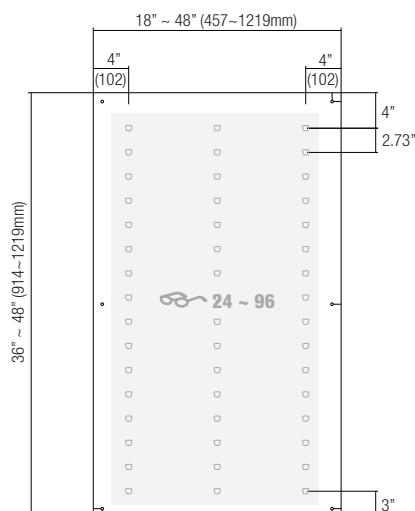

	PRODUCT ITEM NUMBER	DESCRIPTION	DIMENSIONS
00	SMART SYSTEM PANEL	Perforated panels made of white acrylic, fitted with SMART SYSTEM.	18~48 x 36~48 x 3/8"
01	SMFH-BM	Eyeglass Frame Holder	7 inches usable exposed length x 6 inches wide (178 x 152mm)
02	SMFH-BM-SGCH	Eyeglass Frame Holder with Clip-on	7 inches usable exposed length x 6 inches wide (178 x 152mm)
03	SMFH-BM-LCL	Smart Sunglass Frame Holder with Large Locking Clip	7 inches usable exposed length x 6 inches wide (178 x 152mm)
04	SMFH-BM-LCC	Smart Sunglass Frame Holder with Standard Locking Clip	7 inches usable exposed length x 6 inches wide (178 x 152mm)
05	MXSVFS	Single Smart Eyeglass Frame Shelf	6.25 inches Long x 6.25 inches Wide (133 x 133mm)
06	SMSB	Smart Single Accessory Holder	6.25 inches usable exposed length (133mm)
07	PLLOM	Large Oval Mirror with Bracket 3/16 inch thick safety polished-edge glass mirror	9.5" x 7" Oval (241 x 178mm)
08	PLOM	Small Oval Mirror with Bracket 3/16 inch thick safety polished-edge glass mirror	Oval 9" x 6" (229 x 152mm)
09	PLLSM	Large Square Mirror with Bracket 3/16" large rectangular mirror with dual attachment	9.5" x 7" (241 x 178mm)
10	PLSM	Small Rectangular Mirror with Bracket 3/16" small rectangular mirror with dual attachment	9" x 6" (229 x 152mm)
11	SHWB	Large Sign Holder with Bracket	7" x 9.5" (178 x 241mm)
12	SSHWB	Small Sign Holder with Bracket	5" x 7" (127 x 178mm)
13	BCSHWB	Business Card Sign Holder with Bracket	3-3/8" x 2" (86 x 51mm)
14	PLLS	SMART Acrylic Shelf 1/4" polished edged acrylic shelf with SMART support	Width: 12, 22, 32" (305, 559, 813mm)