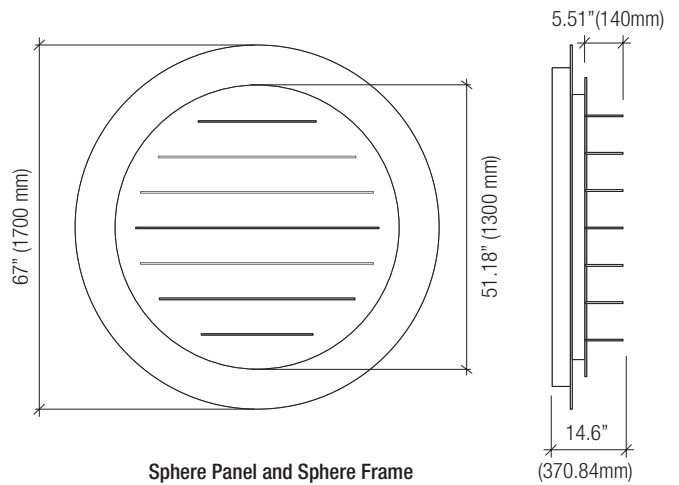

Sphere Panel and Sphere Frame