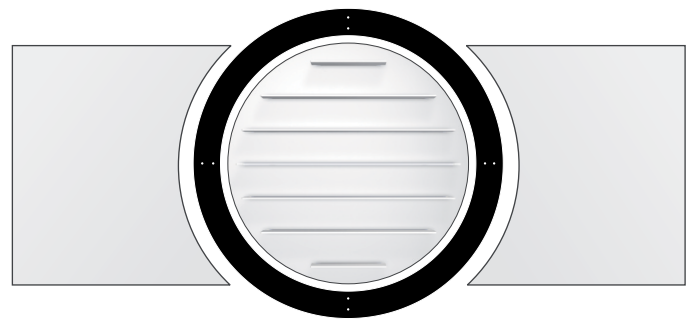

SPHERE PANEL

The Sphere panel and optional Frame add a whole new dimension to displaying your frames. Eye –catching and unique, they provide an excellent centerpiece to capture the attention and highlight the design of your Optical Dispensary. The Sphere Panel comes in our 4 acrylic finishes. The Sphere Frame come in acrylic or wood. Acrylic available in white, black, and espresso. Custom colors in wood available. Includes wall mounting kits.

	PRODUCT ITEM NUMBER	DESCRIPTION	DIMENSIONS
		Fitted with pin supports made of nickel-plated steel.	
01	M2/40.24.16.02	Sphere Pin Panel	51.18" (1300mm - without Frame)
02	M2/40.24.18.02	Sphere Pin Panel with Mono-lock pins	51.18" (1300mm - without Frame)
		Fitted with acrylic shelves in frosted white. Includes LED illumination in white.	
03	M2/40.25.16.02	Sphere Shelf Panel with 9 acrylic shelves	51.18" (1300mm - without Frame)
04	Sphere Frame	Sphere Frame - Acrylic and Wood finishes	67" (1700mm) diameter
05	Sphere Side Panels	Additional Sphere Side Panels made of acrylic or wood. Available in white and black for acrylic and white, black or espresso for wood. Custom colors in wood available	

01 Sphere Pin Panel

Sphere Panel and Sphere Frame

03 Sphere Shelf Panel

03 Sphere Panel and Frame with optional Side Curve panels