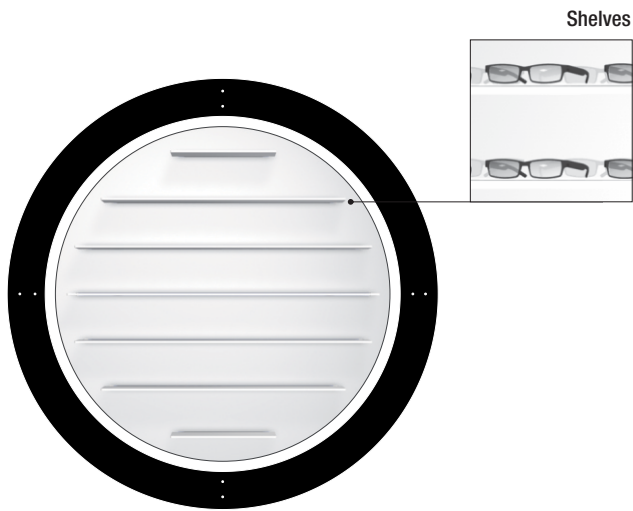

SPHERE PANEL

The Sphere panel and optional Frame add a whole new dimension to displaying your frames. Eye –catching and unique, they provide an excellent centerpiece to capture the attention and highlight the design of your Optical Dispensary. The Sphere Panel comes in our 4 acrylic finishes. The Sphere Frame come in acrylic or wood. Acrylic available in white, black, and espresso. Custom colors in wood available. Includes wall mounting kits.

	PRODUCT ITEM NUMBER	DESCRIPTION	DIMENSIONS
		Fitted with pin supports made of nickel-plated steel.	
01	M2/40.24.16.02	Sphere Pin Panel	51.18" (1300mm - without Frame)
02	M2/40.24.18.02	Sphere Pin Panel with Mono-lock pins	51.18" (1300mm - without Frame)
		Fitted with acrylic shelves in frosted white. Includes LED illumination in white.	
03	M2/40.25.16.02	Sphere Shelf Panel with 9 acrylic shelves	51.18" (1300mm - without Frame)
04	Sphere Frame	Sphere Frame - Acrylic and Wood finishes	67" (1700mm) diameter
05	Sphere Side Panels	Additional Sphere Side Panels made of acrylic or wood. Available in white and black for acrylic and white, black or espresso for wood. Custom colors in wood available	

01 Sphere Pin Panel

Sphere Panel and Sphere Frame

03 Sphere Shelf Panel

03 Sphere Panel and Frame with optional Side Curve panels