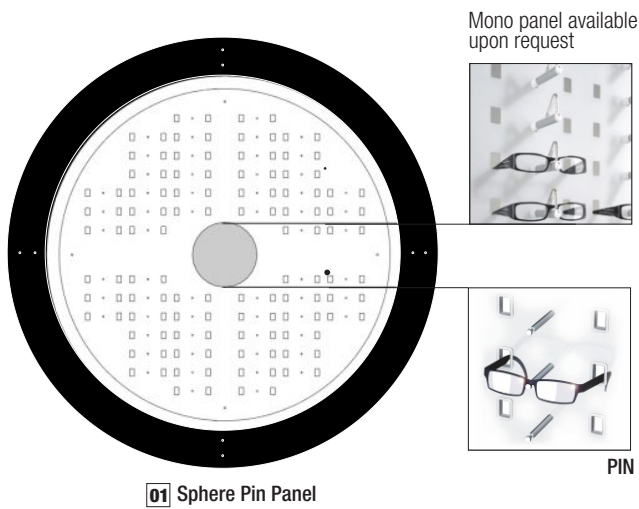

SPHERE PANEL

The Sphere panel and optional Frame add a whole new dimension to displaying your frames. Eye –catching and unique, they provide an excellent centerpiece to capture the attention and highlight the design of your Optical Dispensary. The Sphere Panel comes in our 4 acrylic finishes. The Sphere Frame come in acrylic or wood. Acrylic available in white, black, and espresso. Custom colors in wood available. Includes wall mounting kits.

	PRODUCT ITEM NUMBER	DESCRIPTION	DIMENSIONS
		Fitted with pin supports made of nickel-plated steel.	
01	M2/40.24.16.02	Sphere Pin Panel	51.18" (1300mm - without Frame)
02	M2/40.24.18.02	Sphere Pin Panel with Mono-lock pins	51.18" (1300mm - without Frame)
		Fitted with acrylic shelves in frosted white. Includes LED illumination in white.	
03	M2/40.25.16.02	Sphere Shelf Panel with 9 acrylic shelves	51.18" (1300mm - without Frame)
04	Sphere Frame	Sphere Frame - Acrylic and Wood finishes	67" (1700mm) diameter
05	Sphere Side Panels	Additional Sphere Side Panels made of acrylic or wood. Available in white and black for acrylic and white, black or espresso for wood. Custom colors in wood available	

01 Sphere Pin Panel

Sphere Panel and Sphere Frame

03 Sphere Shelf Panel

03 Sphere Panel and Frame with optional Side Curve panels