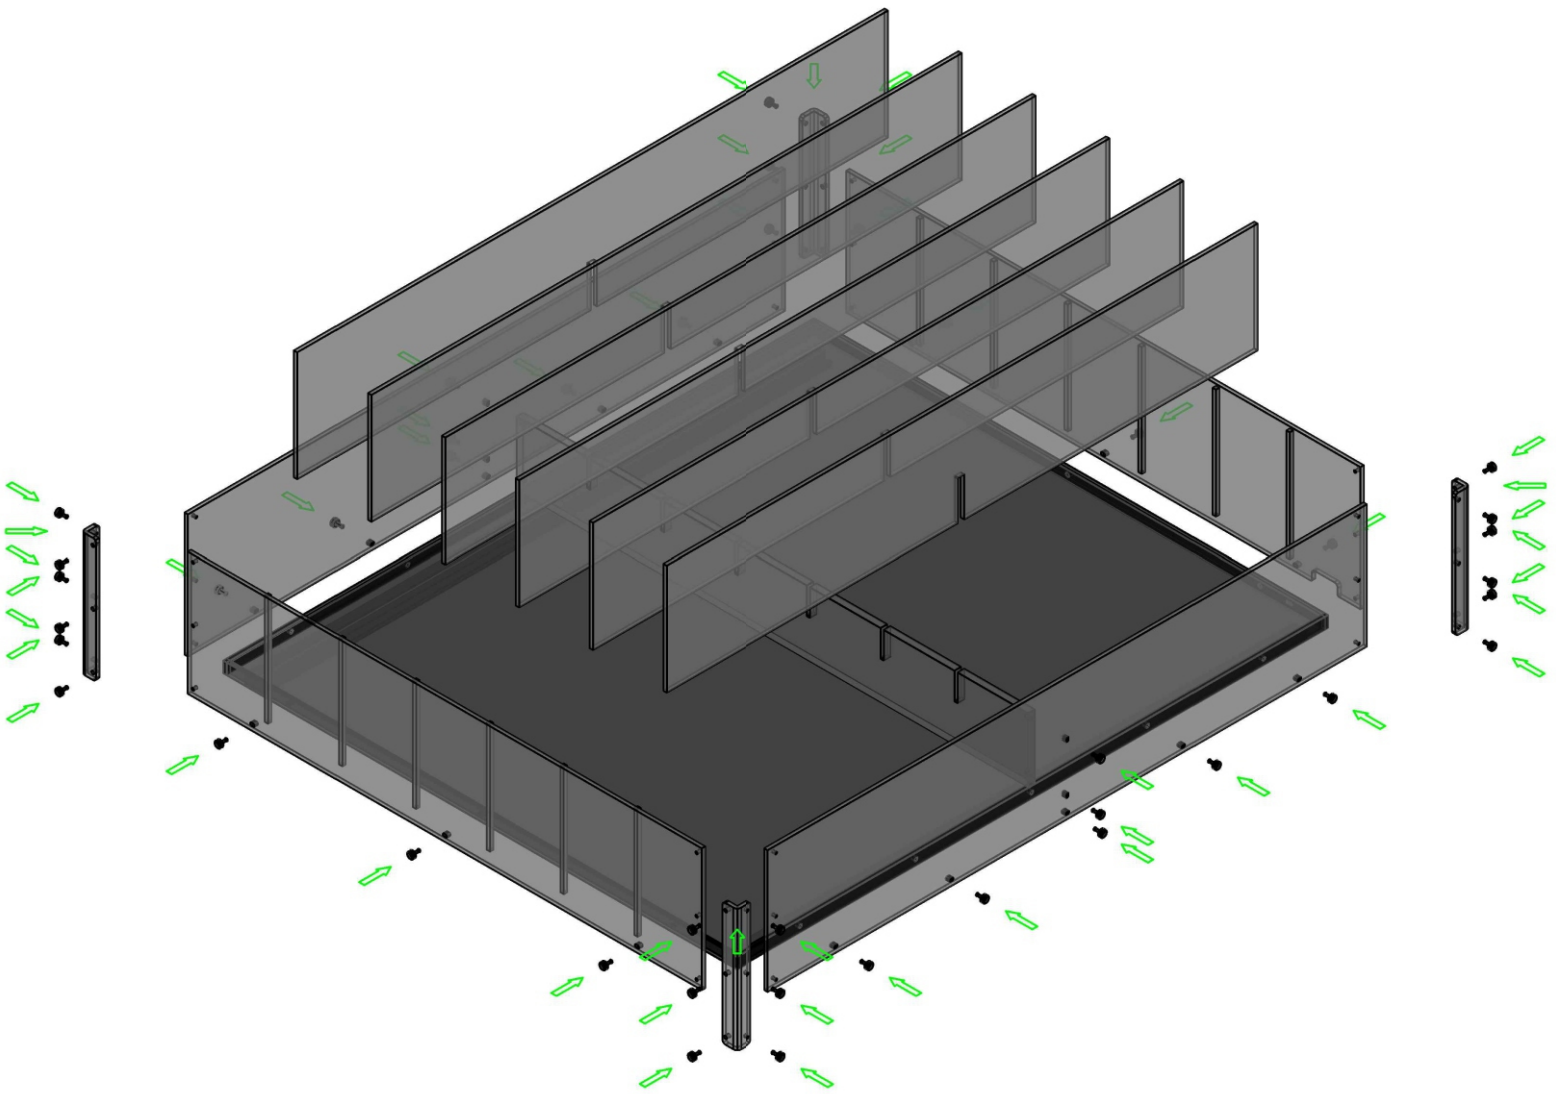

SCAN FOR VIDEO INSTRUCTIONS

SCAN FOR VIDEO INSTRUCTIONS

SCAN FOR VIDEO INSTRUCTIONS

**Frame Displays USA**  
22821 Silverbrook Center Dr., Suite 140, Sterling, VA 20166  
1-703-435-7770  
www.framedisplays.com • info@framedisplays.com

# WALLMOUNT

SCAN FOR VIDEO INSTRUCTIONS