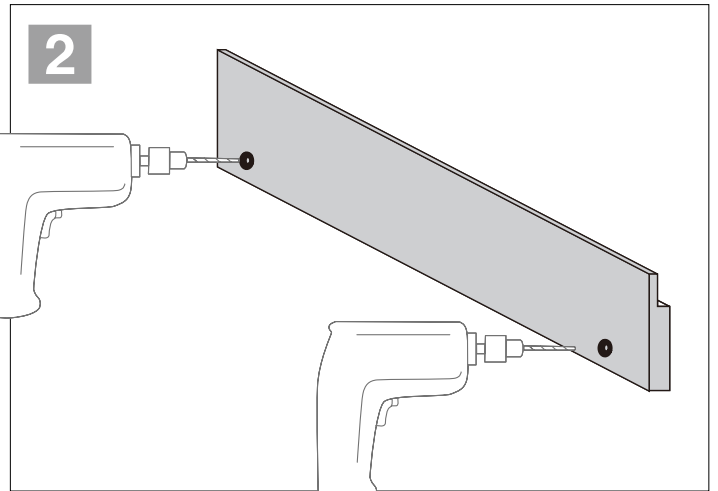

WALLMOUNT

SCAN FOR VIDEO INSTRUCTIONS