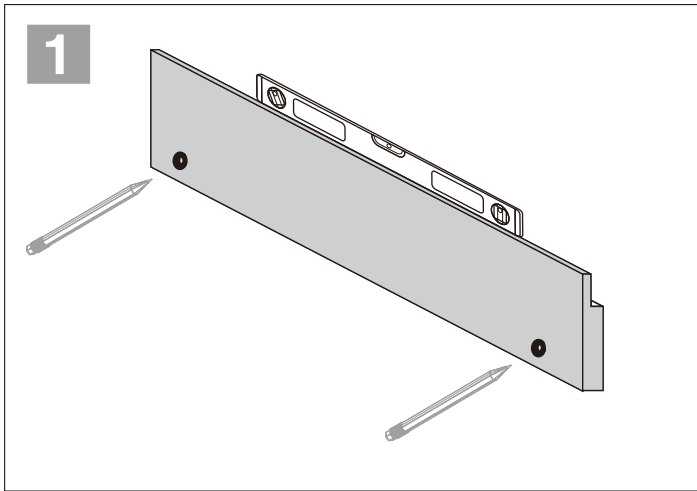

WALLMOUNT

SCAN FOR VIDEO INSTRUCTIONS