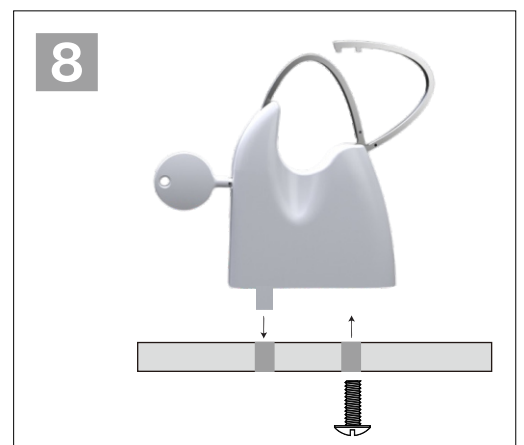

WALLMOUNT

SCAN FOR VIDEO INSTRUCTIONS