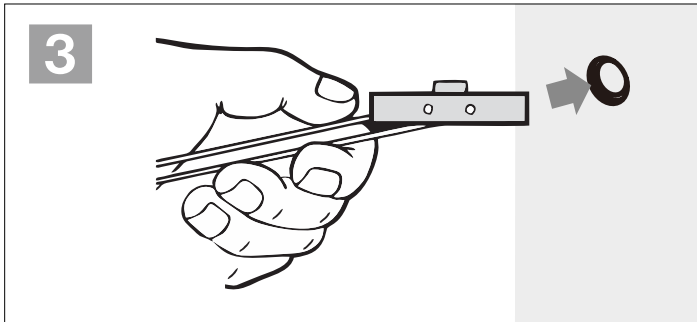

WALLMOUNT

SCAN FOR VIDEO INSTRUCTIONS