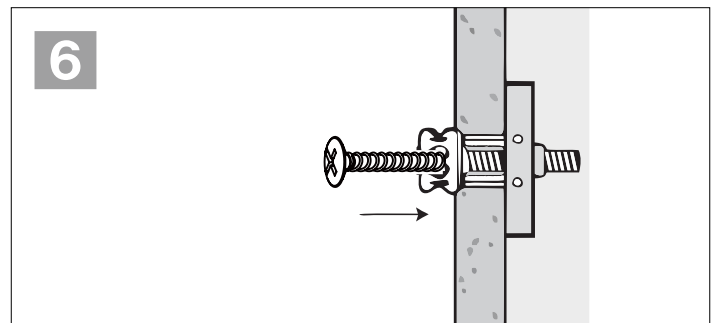

WALLMOUNT

SCAN FOR VIDEO INSTRUCTIONS