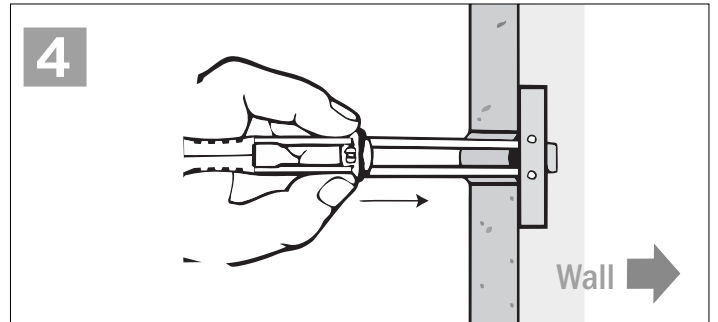

WALLMOUNT

SCAN FOR VIDEO INSTRUCTIONS