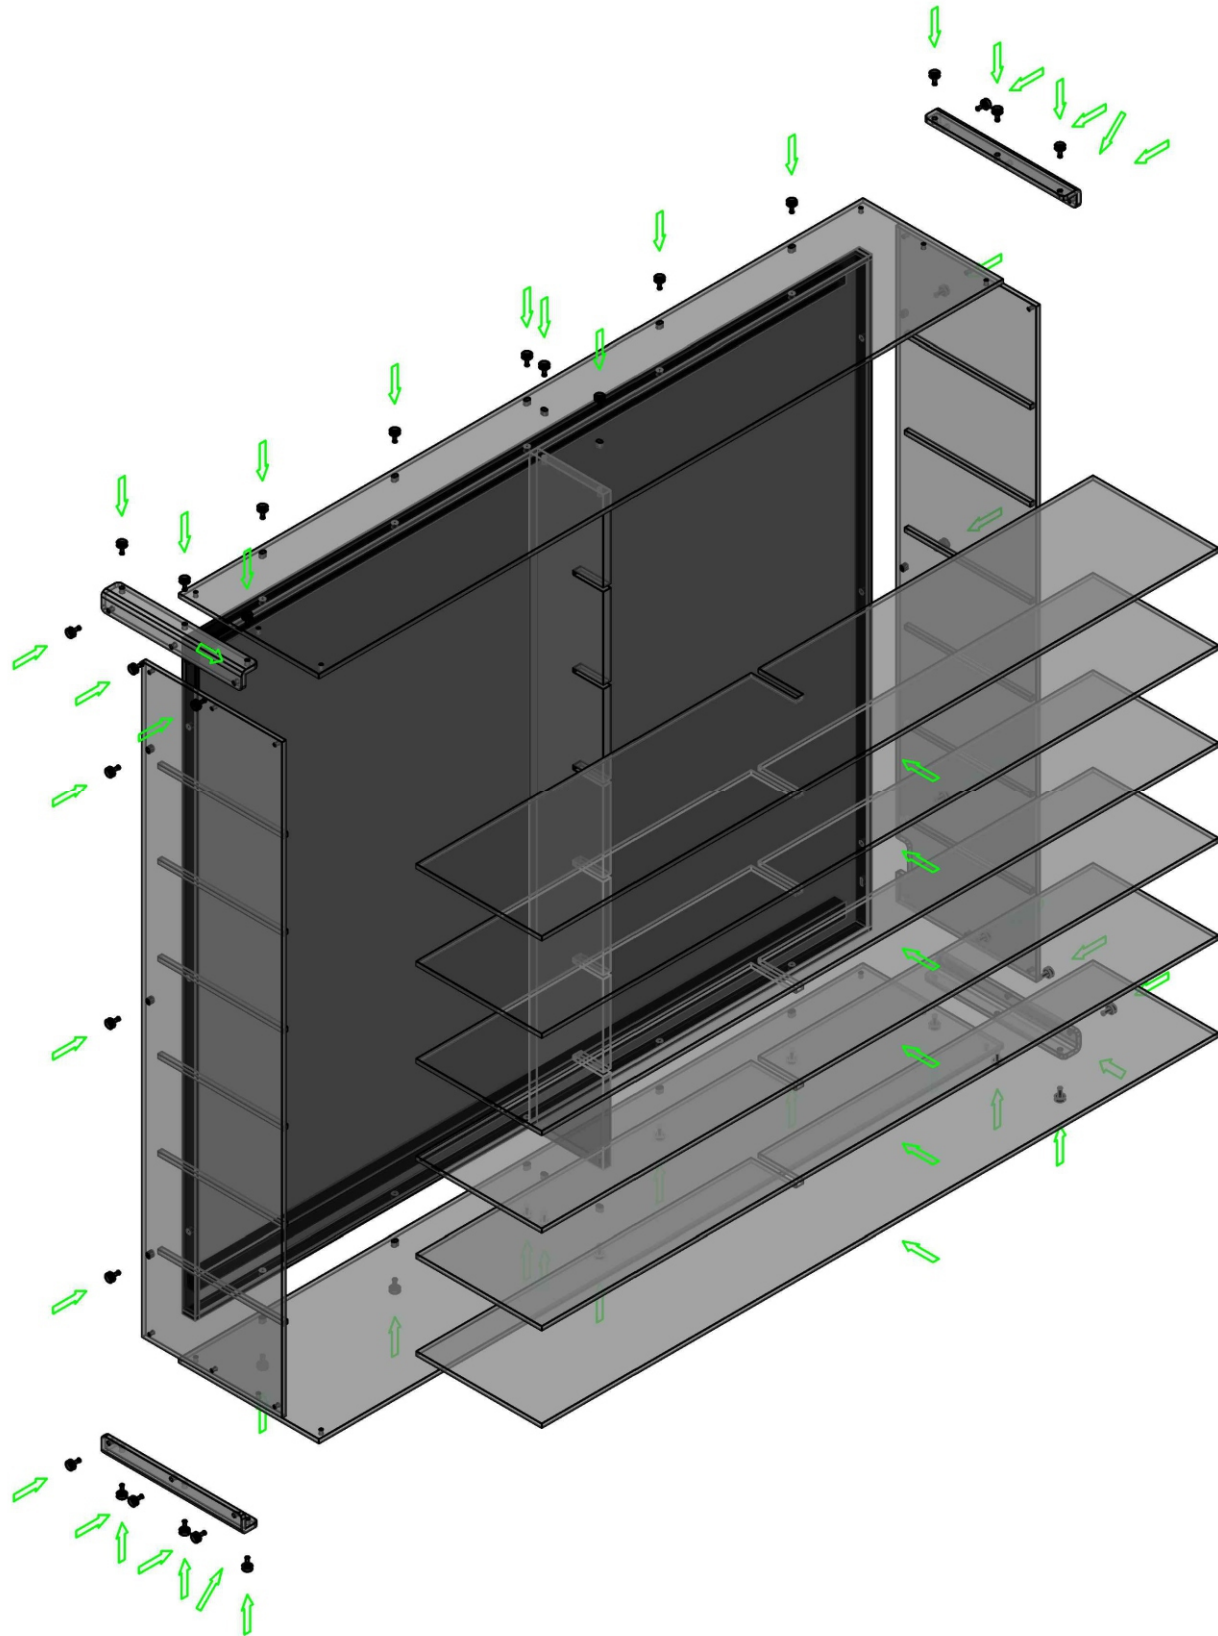

SCAN FOR VIDEO INSTRUCTIONS

SCAN FOR VIDEO INSTRUCTIONS

SCAN FOR VIDEO INSTRUCTIONS

**Frame Displays USA**  
22821 Silverbrook Center Dr., Suite 140, Sterling, VA 20166  
1-703-435-7770  
www.framedisplays.com • info@framedisplays.com

# WALLMOUNT

SCAN FOR VIDEO INSTRUCTIONS