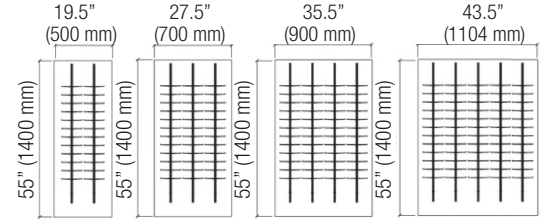

WALL MOUNT ACRYLIC PANELS WITH RODS

can be combined with storage

05 AP 5/20

MINI-TUBIX

ALUMINA