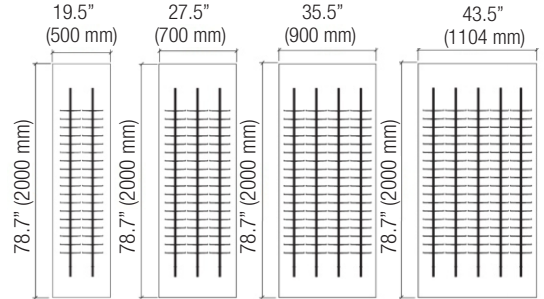

WALL MOUNT ACRYLIC PANELS WITH RODS

can be combined with storage

05 AP 5/20

MINI-TUBIX

ALUMINA