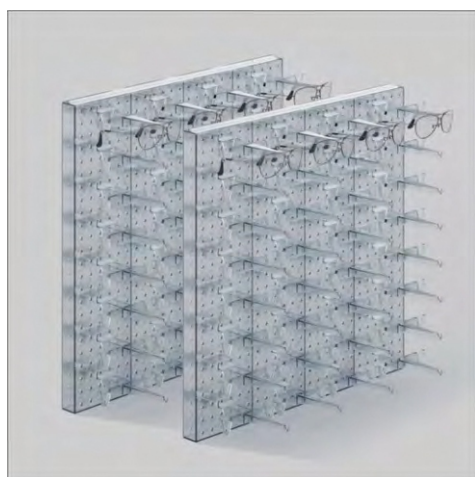

	PRODUCT ITEM NUMBER	DESCRIPTION	FINISH	DIMENSIONS
1	772424	Wallmount Peg Panel Optical Frame Display 2-Pack - For 64 to 96 Frames	Clear, Black, White, Blue-translucent, Pink-translucent	Panel Thickness: 0.125" Panel Depth: .875" Panel Size: 24"W x 24"H Optional Mirror on top: 24" x 6"
2	700508	Wallmount Peg Panel Optical Frame Display- For 64 to 96 Frames	Clear	Panel Thickness: 0.125" Panel Depth: .875" Panel Size: 24"W x 48"H Mirror on top: 24" x 6"

### Pegboard Accessories - Designed For Department Stores

A	PEG-719	Open Eyeglass Sunglass Holder for Pegboard/Slatwall, 25-Pack	Polycarbonate	1 1/4"(H) x 5 7/8"(W) x 6 7/8"(L)
B	700011	Eyeglass Holder for Pegboard, 25-Pack	Clear acrylic	2.25"W x 1.75"D x 1.25"H
C	556016	Clear Acrylic Shelf for Pegboard Frame Board - 4-pack	Clear acrylic	16"W x 4"D x 2"H
D	556009	Clear Acrylic Shelf for Pegboard Frame Board - 4-Pack	Clear acrylic	24"W x 6"D x 2"H
E	MIRPEG-4722	Framed Wallmount Mirror - 48" H x 22" W		47.25" x 21.75"