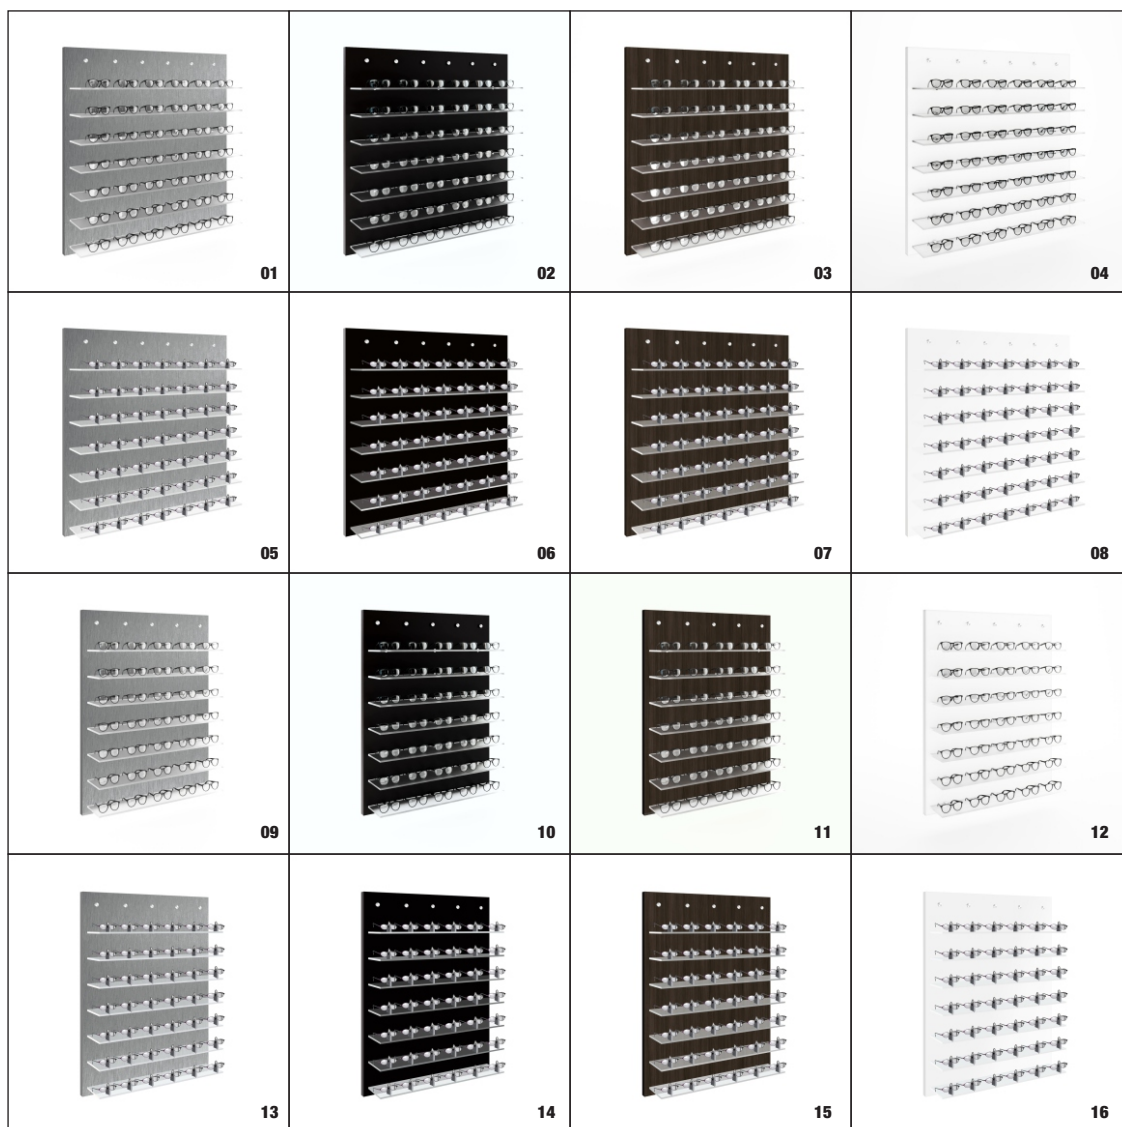

Wooden Frame Boards with Shelving - Basic

Discover our expertly crafted 3/4-inch thick laminated wooden panels, featuring flawless edge banding and available in four popular finishes. Each panel comes complete with seven perfectly polished plexiglass shelves, ready for easy installation in your showroom. Don't forget to pair it with our matching mirror for a cohesive look. For added convenience, these panels are designed to seamlessly complement our DW cabinets, available in 36.5" and 47.5" widths. Our design team is here to assist you in creating the perfect layout for your eyewear showroom.