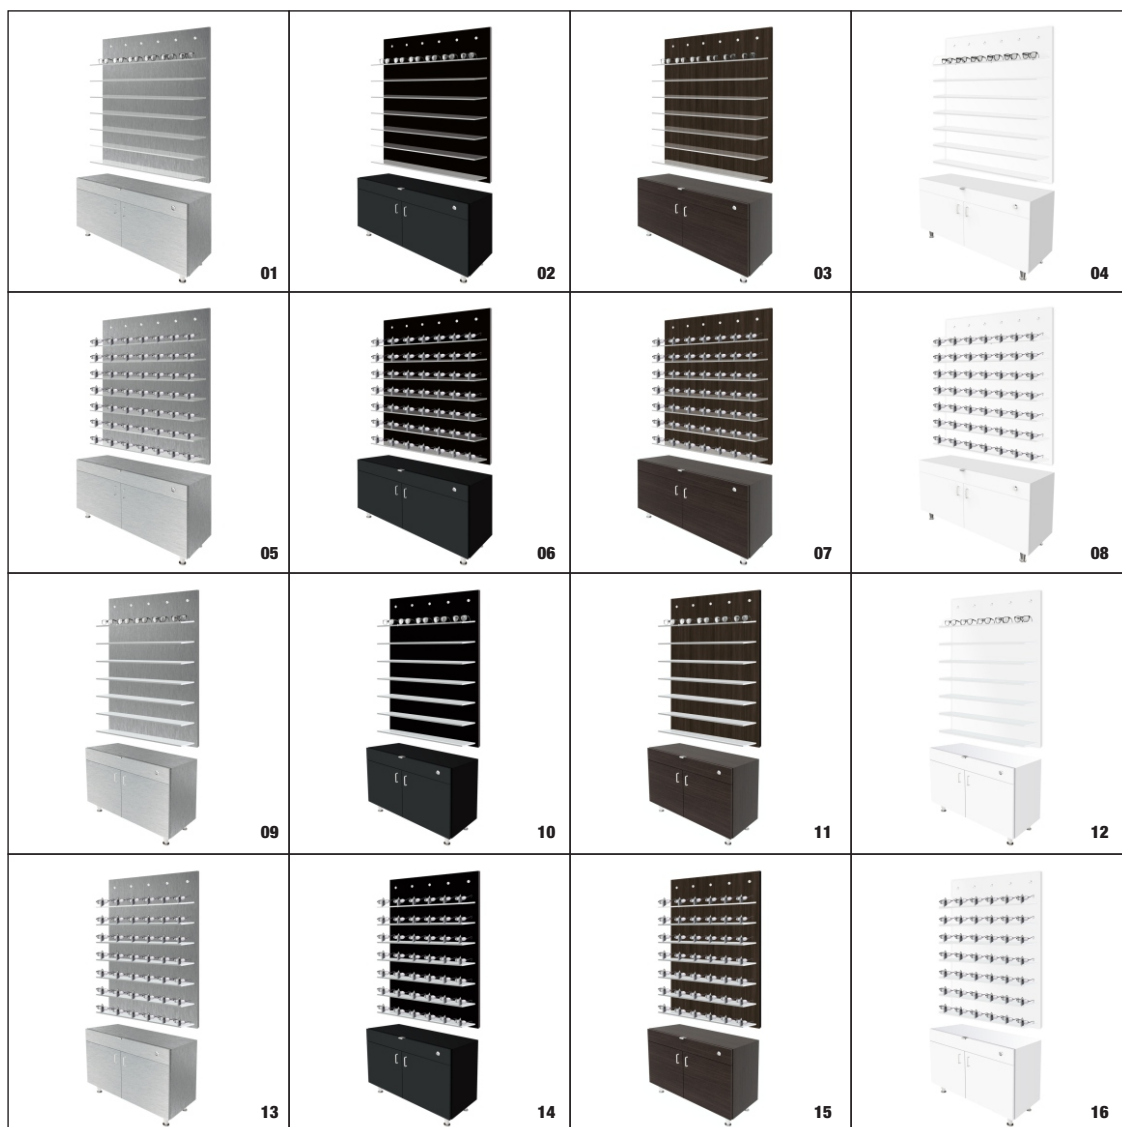

PRODUCT ITEM NUMBER	DESCRIPTION
01	SHLF.PNL.WD.475475.SIL.L4.O.KIT+CAB4	Brushed Silver Wooden Frame Boards with Shelving & Cabinet Bundle - 47.5" H x 47.5" W
02	SHLF.PNL.WD.475475.BLK.L5.O.KIT+CAB4	Black Wooden Frame Boards with Shelving & Cabinet Bundle - 47.5" H x 47.5" W
03	SHLF.PNL.WD.475475.WNT.L1.O.KIT+CAB4	Walnut Wooden Frame Boards with Shelving & Cabinet Bundle - 47.5" H x 47.5" W
04	SHLF.PNL.WD.475475.WHT.L3.O.KIT+CAB4	White Wooden Frame Boards with Shelving & Cabinet Bundle - 47.5" H x 47.5" W
05	SHLF.PNL.WD.475475.SIL.L4.LK.KIT+CAB4	Locking Brushed Silver Wooden Frame Boards with Shelving & Cabinet Bundle - 47.5" H x 47.5" W
06	SHLF.PNL.WD.475475.BLK.L5.LK.KIT+CAB4	Locking Black Wooden Frame Boards with Shelving & Cabinet Bundle - 47.5" H x 47.5" W
07	SHLF.PNL.WD.475475.WNT.L1.LK.KIT+CAB4	Locking Walnut Wooden Frame Boards with Shelving & Cabinet Bundle - 47.5" H x 47.5" W
08	SHLF.PNL.WD.475475.WHT.L3.LK.KIT+CAB4	Locking White Wooden Frame Boards with Shelving & Cabinet Bundle - 47.5" H x 47.5" W
09	SHLF.PNL.WD.365475.SIL.L4.O.KIT+CAB3	Brushed Silver Wooden Frame Boards with Shelving & Cabinet Bundle - 47.5" H x 36.5" W
10	SHLF.PNL.WD.365475.BLK.L5.O.KIT+CAB3	Black Wooden Frame Boards with Shelving & Cabinet Bundle - 47.5" H x 36.5" W
11	SHLF.PNL.WD.365475.WNT.L1.O.KIT+CAB3	Walnut Wooden Frame Boards with Shelving & Cabinet Bundle - 47.5" H x 36.5" W
12	SHLF.PNL.WD.365475.WHT.L3.O.KIT+CAB3	White Wooden Frame Boards with Shelving & Cabinet Bundle - 47.5" H x 36.5" W
13	SHLF.PNL.WD.365475.SIL.L4.LK.KIT+CAB3	Locking Brushed Silver Wooden Frame Boards with Shelving & Cabinet Bundle - 47.5" H x 36.5" W
14	SHLF.PNL.WD.365475.BLK.L5.LK.KIT+CAB3	Locking Black Wooden Frame Boards with Shelving & Cabinet Bundle - 47.5" H x 36.5" W
15	SHLF.PNL.WD.365475.WNT.L1.LK.KIT+CAB3	Locking Walnut Wooden Frame Boards with Shelving & Cabinet Bundle - 47.5" H x 36.5" W
16	SHLF.PNL.WD.365475.WHT.L3.LK.KIT+CAB3	Locking White Wooden Frame Boards with Shelving & Cabinet Bundle - 47.5" H x 36.5" W