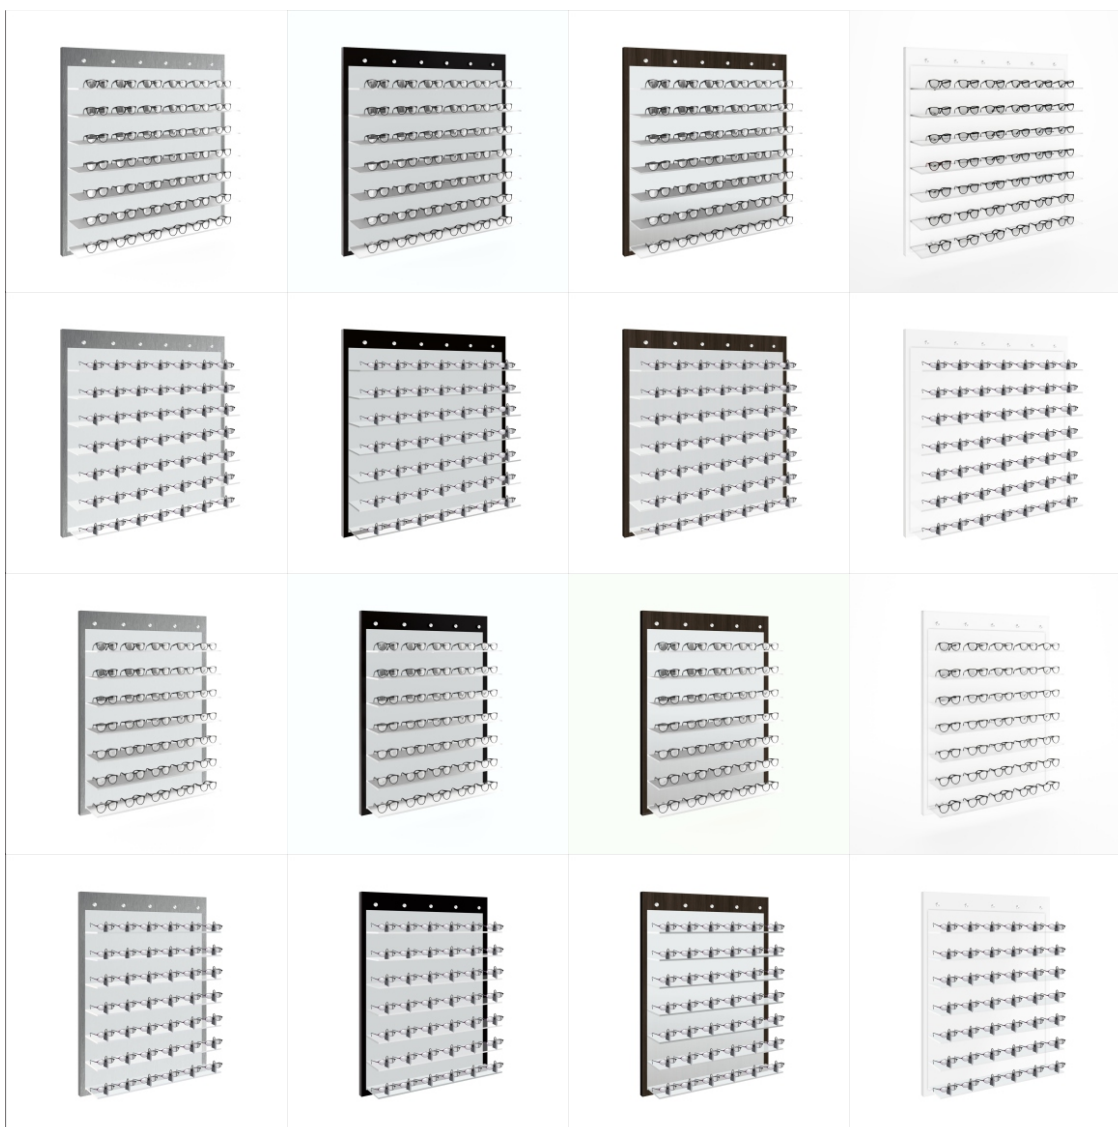

# Wooden Frame Boards with Shelving - Ultimate

Elevate your eyewear showroom with the Ultimate Laminated Wooden Panel with Shelves, designed to combine sophistication and functionality. This display features seven polished frosted plexiglass shelves, each measuring 34.5" W x 7" D, offering ample space for showcasing your eyewear collections. The set includes 21 hardware pieces for secure shelf installation, along with standoff caps for mounting your custom logo at the top of each column. With a French cleat system, installation is both seamless and secure. The white-laminated front panel is layered over a secondary wood panel, available in multiple colors to suit your aesthetic.