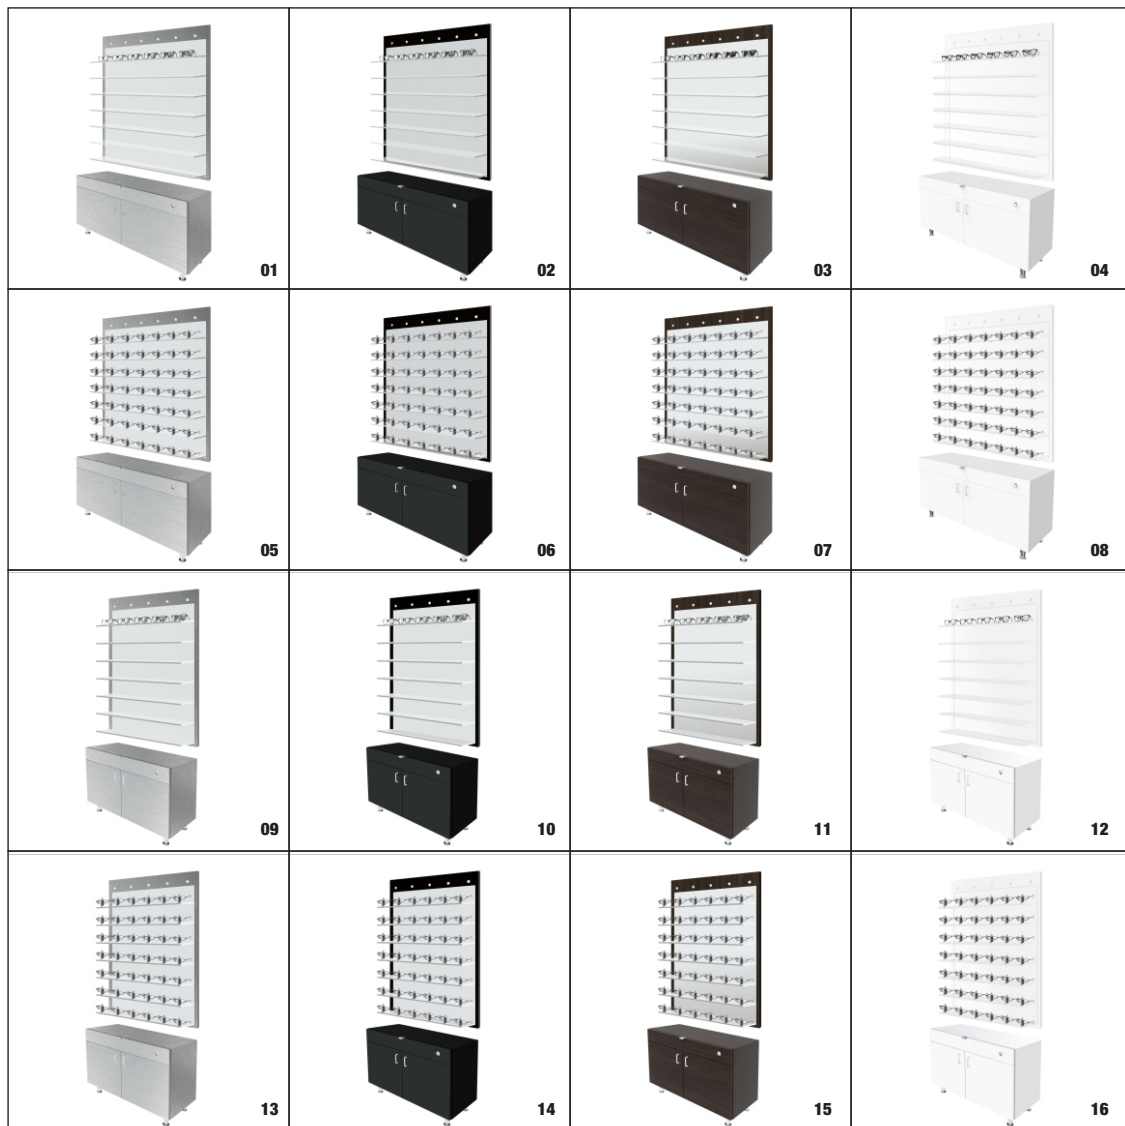

PRODUCT ITEM NUMBER	DESCRIPTION
01	SHLF.ULT.WD.475475.SIL.L4.O.KIT+CAB4	Brushed Silver Wooden Frame Boards with Shelving Ultimate & Cabinet Bundle - 47.5" H x 47.5" W
02	SHLF.ULT.WD.475475.BLK.L5.O.KIT+CAB4	Black Wooden Frame Boards with Shelving Ultimate & Cabinet Bundle - 47.5" H x 47.5" W
03	SHLF.ULT.WD.475475.WNT.L1.O.KIT+CAB4	Walnut Wooden Frame Boards with Shelving Ultimate & Cabinet Bundle - 47.5" H x 47.5" W
04	SHLF.ULT.WD.475475.WHT.L3.O.KIT+CAB4	White Wooden Frame Boards with Shelving Ultimate & Cabinet Bundle - 47.5" H x 47.5" W
05	SHLF.ULT.WD.475475.SIL.L4.LK.KIT+CAB4	Locking Brushed Silver Wooden Frame Boards with Shelving Ultimate & Cabinet Bundle - 47.5" H x 47.5" W
06	SHLF.ULT.WD.475475.BLK.L5.LK.KIT+CAB4	Locking Black Wooden Frame Boards with Shelving Ultimate & Cabinet Bundle - 47.5" H x 47.5" W
07	SHLF.ULT.WD.475475.WNT.L1.LK.KIT+CAB4	Locking Walnut Wooden Frame Boards with Shelving Ultimate & Cabinet Bundle - 47.5" H x 47.5" W
08	SHLF.ULT.WD.475475.WHT.L3.LK.KIT+CAB4	Locking White Wooden Frame Boards with Shelving Ultimate & Cabinet Bundle - 47.5" H x 47.5" W
09	SHLF.ULT.WD.365475.SIL.L4.O.KIT+CAB3	Brushed Silver Wooden Frame Boards with Shelving Ultimate & Cabinet Bundle - 47.5" H x 36.5" W
10	SHLF.ULT.WD.365475.BLK.L5.O.KIT+CAB3	Black Wooden Frame Boards with Shelving Ultimate & Cabinet Bundle - 47.5" H x 36.5" W
11	SHLF.ULT.WD.365475.WNT.L1.O.KIT+CAB3	Walnut Wooden Frame Boards with Shelving Ultimate & Cabinet Bundle - 47.5" H x 36.5" W
12	SHLF.ULT.WD.365475.WHT.L3.O.KIT+CAB3	White Wooden Frame Boards with Shelving Ultimate & Cabinet Bundle - 47.5" H x 36.5" W
13	SHLF.ULT.WD.365475.SIL.L4.LK.KIT+CAB3	Locking Brushed Silver Wooden Frame Boards with Shelving Ultimate & Cabinet Bundle - 47.5" H x 36.5" W
14	SHLF.ULT.WD.365475.BLK.L5.LK.KIT+CAB3	Locking Black Wooden Frame Boards with Shelving Ultimate & Cabinet Bundle - 47.5" H x 36.5" W
15	SHLF.ULT.WD.365475.WNT.L1.LK.KIT+CAB3	Locking Walnut Wooden Frame Boards with Shelving Ultimate & Cabinet Bundle - 47.5" H x 36.5" W
16	SHLF.ULT.WD.365475.WHT.L3.LK.KIT+CAB3	Locking White Wooden Frame Boards with Shelving Ultimate & Cabinet Bundle - 47.5" H x 36.5" W