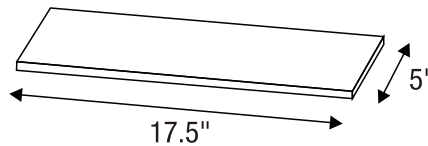

L-shaped Bent Shelf

7"(H) x 7" (Deep) x 36.5" wide

Small DW-Shelf

5" Deep x 17.5" Long

Long DW-Shelf

5" Deep x 35.5" Long