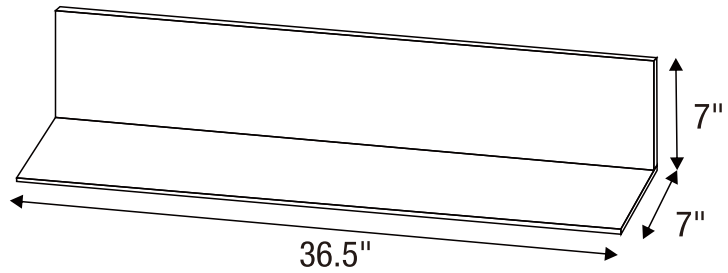

L-shaped Bent Shelf

7"(H) x 7" (Deep) x 36.5" wide

Small DW-Shelf

5" Deep x 17.5" Long

Long DW-Shelf

5" Deep x 35.5" Long